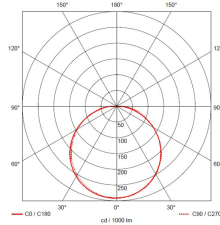

GENERAL INFORMATION

Light Source	LED	Colour / Finish	White
Application	Internal/External	Mounting Type	Surface
Product Warranty	5 Years	Battery Warranty	5 Years
Net Weight	0.09 kg	Energy Efficiency Class	D

TECHNICAL INFORMATION

Nominal Voltage	240	Frequency	50Hz
Class Protection	2	Operating Temperature (Min)	-20 °C
Operating Temperature (Max)	45 °C	Average Rated Life	50,000 h
Number of switching cycles	25,000	Construction Materials Line 1	Polycarbonate
Construction Materials Line 2	ABS	Dimensions - Height	315 mm
Dimensions - Width	315 mm	Dimensions - Depth	73 mm
IK Rating	IK10	IP Rating	IP65

PRODUCT INFORMATION

Wattage Combined	9W / 14W / 18W	CCT Combined	3000K / 4400K / 6500K
Luminaire Lumens Combined	1010 - 2150 lm	lm/W Combined	112 - 119 lm/w
Beam Angle	120°	CRI	80
SDCM	<6	Lumen Maintenance	0.7