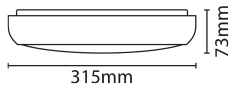

Chara

Chara white IP65 bulkhead opal diffuser switchable power CCT microwave sensor and standard emergency

DESCRIPTION

Offering 3 selectable power levels and 3 selectable colour temperatures, this versatile range offers the ultimate in practicality and multiple options from a single product. Suitable for interior or exterior installation the range of accessories ensures suitability for functional or decorative applications

FEATURES

- Full white trim included
- Hinged LED array & push fit terminal block
- Power Selectable 9W, 14W and 18W
- Colour temperature selectable 3000K, 4400K & 6500K
- IK10 rated
- Central BESA box mounting option on the base
- 3 hour maintained mode as standard can be configured for non maintained
- Li-Ion 3.2V 1500mAh battery 5 year warranty - Replacement battery code: EB11
- Adjustable time, lux and detection area

GENERAL INFORMATION

Light Source	LED	Colour / Finish	White
Application	Internal/External	Mounting Type	Surface
Product Warranty	5 Years	Battery Warranty	5 Years
Net Weight	0.09 kg	Energy Efficiency Class	D

TECHNICAL INFORMATION

Nominal Voltage	240	Frequency	50Hz
Class Protection	2	Operating Temperature (Min)	-20 °C
Operating Temperature (Max)	45 °C	Average Rated Life	50,000 h
Number of switching cycles	25,000	Construction Materials Line 1	Polycarbonate
Construction Materials Line 2	ABS	Dimensions - Height	315 mm
Dimensions - Width	315 mm	Dimensions - Depth	73 mm
IK Rating	IK10	IP Rating	IP65

PRODUCT INFORMATION

Wattage Combined	9W / 14W / 18W	CCT Combined	3000K / 4400K / 6500K
Luminaire Lumens Combined	1010 - 2150 lm	lm/W Combined	112 - 119 lm/w
Beam Angle	120°	CRI	80
SDCM	<6	Lumen Maintenance	0.7