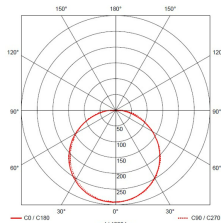

GENERAL INFORMATION

Light Source	LED	Colour / Finish	White
Application	Internal/External	Mounting Type	Surface
Product Warranty	5 Years	Battery Warranty	5 Years
Net Weight	0.93 kg	Energy Efficiency Class	D

TECHNICAL INFORMATION

Nominal Voltage	240	Frequency	50Hz
Class Protection	2	Operating Temperature (Min)	-20 °C
Operating Temperature (Max)	45 °C	Average Rated Life	40,000 h
Number of switching cycles	25,000	Construction Materials Line 1	Polycarbonate
Construction Materials Line 2	ABS	Dimensions - Height	315 mm
Dimensions - Width	315 mm	Dimensions - Depth	73 mm
IK Rating	IK10	IP Rating	IP65

PRODUCT INFORMATION

Wattage Combined	9W / 14W / 18W	CCT Combined	3000K / 4400K / 6500K
Luminaire Lumens Combined	1011 - 2150 lm	lm/W Combined	112 - 119 lm/w
Beam Angle	120°	CRI	80
SDCM	<6	Lumen Maintenance	0.7