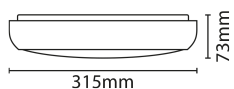

Chara

Chara white IP65 bulkhead opal diffuser
switchable power CCT standard emergency

DESCRIPTION

Offering 3 selectable power levels and 3 selectable colour temperatures, this versatile range offers the ultimate in practicality and multiple options from a single product. Suitable for interior or exterior installation the range of accessories ensures suitability for functional or decorative applications

FEATURES

- Full white trim included
- Hinged LED array & push fit terminal block
- Power Selectable 9W, 14W and 18W
- Colour temperature selectable 3000K, 4400K & 6500K
- IK10 rated
- Central BESA box mounting option on the base
- 3 hour maintained mode as standard can be configured for non maintained
- Li-Ion 3.2V 1500mAh battery 5 year warranty - Replacement battery code: EB11

GENERAL INFORMATION

Light Source	LED	Colour / Finish	White
Application	Internal/External	Mounting Type	Surface
Product Warranty	5 Years	Battery Warranty	5 Years
Net Weight	0.93 kg	Energy Efficiency Class	D

TECHNICAL INFORMATION

Nominal Voltage	240	Frequency	50Hz
Class Protection	2	Operating Temperature (Min)	-20 °C
Operating Temperature (Max)	45 °C	Average Rated Life	40,000 h
Number of switching cycles	25,000	Construction Materials Line 1	Polycarbonate
Construction Materials Line 2	ABS	Dimensions - Height	315 mm
Dimensions - Width	315 mm	Dimensions - Depth	73 mm
IK Rating	IK10	IP Rating	IP65

PRODUCT INFORMATION

Wattage Combined	9W / 14W / 18W	CCT Combined	3000K / 4400K / 6500K
Luminaire Lumens Combined	1011 - 2150 lm	lm/W Combined	112 - 119 lm/w
Beam Angle	120°	CRI	80
SDCM	<6	Lumen Maintenance	0.7