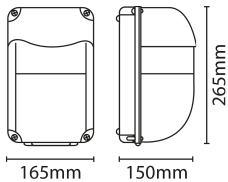

IP65

11W LED Bulkhead

IP65 black wall pack opal diffuser 12W LED 6500K with integral photocell

DESCRIPTION

Robustly constructed traditional style wall pack available in standard or photocell version to enable dusk to dawn setting for additional energy savings. A slightly more compact wall pack giving a lower output compared to the WPACKLED to suit certain walkway and service areas

FEATURES

- Tough polycarbonate housing
- Hinged diffuser
- Opal diffuser
- Corrosion resistant stainless steel cover fixing screws
- Cable channel on reverse of fitting with 20mm knockout conduit entries
- Integral photocell: automatic dusk to dawn operation

GENERAL INFORMATION

Light Source	LED	Colour / Finish	Black
Application	External	Mounting Type	Surface
Product Warranty	5 Years	Net Weight	0.92 kg
Energy Efficiency Class	D		

TECHNICAL INFORMATION

Nominal Voltage	240	Frequency	50Hz
Class Protection	2	Operating Temperature (Min)	-20 °C
Operating Temperature (Max)	50 °C	Average Rated Life	30,000 h
Number of switching cycles	15,000	Construction Materials Line 1	Polycarbonate
Dimensions - Height	265 mm	Dimensions - Width	165 mm
Dimensions - Depth	150 mm	IP Rating	IP65

IP65

PHOTOMETRICS

Product Code	Product Type	Watts	CCT	Luminaire lumens	Lm/W
BULKLED	Standard	12 W	6500 K	1250 lm	104 lm/W
BULKLEDPC	Photocell	12 W	6500 K	1250 lm	104 lm/W

PACKAGING

Packaging Type	Colour Box
Individual unit gross weight	887 g
Pallet Layer Qty	60
Pallet Layers	3
Pallet Qty	180
MOM / OPQ	1 / 12