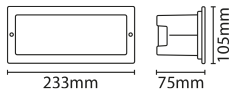

Brick Light

LED IP65 stainless steel recessed brick light
4.5W LED 6000K

DESCRIPTION

A modern design that gives an instant cool white light. Ultra low energy consumption and prolonged lamp life.

FEATURES

- Opal diffuser with optional stainless steel frame offering a soft, stylish lighting effect
- Hole cut out size - L: 228mm / D: 75mm / H: 98mm
- Cable gland included
- Integral driver

GENERAL INFORMATION

Light Source	LED	Colour / Finish	Stainless Steel
Application	Internal	Mounting Type	Recessed
Product Warranty	5 Years	Net Weight	0.54 kg
Energy Efficiency Class	E		

TECHNICAL INFORMATION

Nominal Voltage	240	Frequency	50Hz
Class Protection	1	Operating Temperature (Min)	-20 °C
Operating Temperature (Max)	45 °C	Average Rated Life	30,000 h
Number of switching cycles	15,000	Construction Materials Line 1	Polycarbonate
Construction Materials Line 2	Stainless steel frame	Dimensions - Height	105 mm
Dimensions - Width	233 mm	Dimensions - Depth	75 mm
IP Rating	IP65		

PRODUCT INFORMATION

Wattage Combined	4.5W	CCT Combined	6000K
Luminaire Lumens Combined	285 lm	lm/W Combined	63 lm/w
Beam Angle	120°	CRI	80
SDCM	<6	Lumen Maintenance	0.7

IP65

Lighting Technology used	LED	Non-Directional or Directional	NDLS
Mains or non-mains	MLS	Connected light source (CLS)	FALSE
Colour tuneable light source	FALSE	High Luminance light source	FALSE
Anti Glare shield	FALSE	Dimmable	Not Dimmable
Correlated Colour temperature type	SINGLE_VALUE	Correlated Colour temperature (K) 1	6,000
Chromaticity coordinates x	0.32	Chromaticity coordinates y	0.341
Peak Luminous Intensity (cd)	84 cd	Stroboscopic effect metric (SVM)	0
Flicker Metric (pst)	0	R9 colour rendering index	42
Survival factor @6000hrs	0.9	Spectrum report available	Yes
Displacement Factor	0.96	CCTI/WATT1: Rated Peak Intensity	84 cd