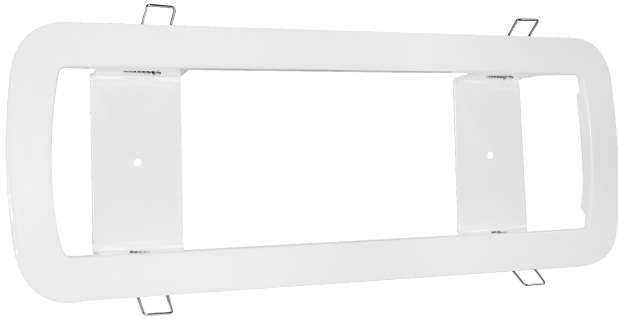

BFRAME

Semi-recessed white rectangular bulkhead frame

FEATURES

- For use with emergency bulkheads - SEMEM3, VECOMEM3 range, KEMBULKLI, KEM3ML
- Pressed steel construction & spring retaining clips
- Semi recessed fixing: allows a more discreet installation option
- Hole cut out size: 355mm x 120mm

GENERAL INFORMATION

Mounting Type	Recessed	Net Weight	0.30 kg
---------------	----------	------------	---------

TECHNICAL INFORMATION

Dimensions - Height	150 mm	Dimensions - Width	395 mm
Dimensions - Depth	40 mm		