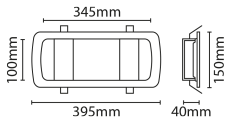

BFRAME

Semi-recessed white rectangular bulkhead frame

FEATURES

- For use with emergency bulkheads - SEMEM3, VECOMEM3 range, KEMBULKLI, KEM3ML
- Pressed steel construction & spring retaining clips
- Semi recessed fixing: allows a more discreet installation option
- Hole cut out size: 355mm x 120mm

GENERAL INFORMATION

Mounting Type	Recessed	Net Weight	0.30 kg
---------------	----------	------------	---------

TECHNICAL INFORMATION

Dimensions - Height	150 mm	Dimensions - Width	395 mm
Dimensions - Depth	40 mm		