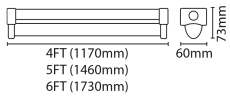

LED Batten

6ft 65W 4200K High Output LED Batten

DESCRIPTION

6ft LED highly efficient traditional style batten fixture, slim profile design with even light distribution, front diffuser and end caps removable to allow for easy wiring at either end of the batten or Besa mounting from the rear of the fitting, available in both standard and high output mode to suit different ceiling heights and task requirements

FEATURES

- Pressed steel body and polycarbonate diffuser
- LED tray can be removed from the housing for easy installation
- 20mm knockout glands at each end for through wiring options
- BESA box mounting, gear tray retaining straps & push terminal connections

GENERAL INFORMATION

Light Source	LED	Colour / Finish	White
Application	Internal	Mounting Type	Surface
Product Warranty	5 Years	Net Weight	1.75 kg

TECHNICAL INFORMATION

Nominal Voltage	240	Frequency	50Hz
Class Protection	1	Operating Temperature (Min)	-20 °C
Operating Temperature (Max)	45 °C	Average Rated Life	50,000 h
Number of switching cycles	25,000	Construction Materials Line 1	Steel
Construction Materials Line 2	Polycarbonate	Dimensions - Height	73 mm
Dimensions - Width	1730 mm	Dimensions - Depth	67 mm
IP Rating	IP20		