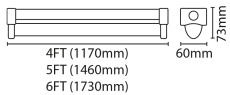

LED Batten

6ft 65W 4200K High Output LED Batten

DESCRIPTION

6ft LED highly efficient traditional style batten fixture, slim profile design with even light distribution, front diffuser and end caps removable to allow for easy wiring at either end of the batten or Besa mounting from the rear of the fitting, available in both standard and high output mode to suit different ceiling heights and task requirements

FEATURES

- Pressed steel body and polycarbonate diffuser
- LED tray can be removed from the housing for easy installation
- 20mm knockout glands at each end for through wiring options
- BESA box mounting, gear tray retaining straps & push terminal connections

GENERAL INFORMATION

Light Source	LED	Colour / Finish	White
Application	Internal	Mounting Type	Surface
Product Warranty	5 Years	Net Weight	1.75 kg

TECHNICAL INFORMATION

Nominal Voltage	240	Frequency	50Hz
Class Protection	1	Operating Temperature (Min)	-20 °C
Operating Temperature (Max)	45 °C	Average Rated Life	50,000 h
Number of switching cycles	25,000	Construction Materials Line 1	Steel
Construction Materials Line 2	Polycarbonate	Dimensions - Height	73 mm
Dimensions - Width	1730 mm	Dimensions - Depth	67 mm
IP Rating	IP20		