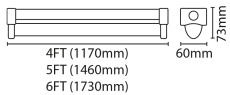

LED Batten

5ft 60W 4200K High Output LED Batten

DESCRIPTION

5ft LED highly efficient traditional style batten fixture, slim profile design with even light distribution, front diffuser and end caps removable to allow for easy wiring at either end of the batten or Besa mounting from the rear of the fitting, available in both standard and high output mode to suit different ceiling heights and task requirements

FEATURES

- Pressed steel body and polycarbonate diffuser
- LED tray can be removed from the housing for easy installation
- 20mm knockout glands at each end for through wiring options
- BESA box mounting, gear tray retaining straps & push terminal connections

GENERAL INFORMATION

Light Source	LED	Colour / Finish	White
Application	Internal	Mounting Type	Surface
Product Warranty	5 Years	Net Weight	1.55 kg

TECHNICAL INFORMATION

Nominal Voltage	240	Frequency	50Hz
Class Protection	1	Operating Temperature (Min)	-20 °C
Operating Temperature (Max)	45 °C	Average Rated Life	50,000 h
Number of switching cycles	25,000	Construction Materials Line 1	Steel
Construction Materials Line 2	Polycarbonate	Dimensions - Height	73 mm
Dimensions - Width	1460 mm	Dimensions - Depth	67 mm
IP Rating	IP20		