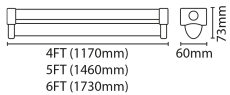

### DESCRIPTION

5ft LED highly efficient traditional style batten fixture, slim profile design with even light distribution, front diffuser and end caps removable to allow for easy wiring at either end of the batten or Besa mounting from the rear of the fitting, available in both standard and high output mode to suit different ceiling heights and task requirements

### FEATURES

- Pressed steel body and polycarbonate diffuser
- LED tray can be removed from the housing for easy installation
- 20mm knockout glands at each end for through wiring options
- BESA box mounting, gear tray retaining straps & push terminal connections

### TECHNICAL INFORMATION

<b>Nominal Voltage</b>	240 V	<b>Frequency</b>	50Hz
<b>Class Protection</b>	1	<b>Operating Temperature (Min)</b>	-20 °C
<b>Operating Temperature (Max)</b>	45 °C	<b>Average Rated Life</b>	50,000 h
<b>Number of switching cycles</b>	25,000	<b>Construction Materials Line 1</b>	Steel
<b>Construction Materials Line 2</b>	Polycarbonate	<b>Dimensions - Height</b>	73 mm
<b>Dimensions - Width</b>	1460 mm	<b>Dimensions - Depth</b>	67 mm

### PRODUCT INFORMATION

<b>Wattage Combined</b>	60W	<b>CCT Combined</b>	4000K
<b>Luminaire Lumens Combined</b>	7500 lm	<b>lm/W Combined</b>	125 lm/w
<b>Beam Angle</b>	120°	<b>CRI</b>	80
<b>SDCM</b>	<6	<b>Lumen Maintenance</b>	0.8
<b>IP Rating</b>	IP20		