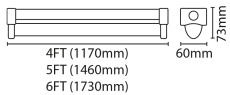

LED Batten

5ft 38W 4200K LED Batten

DESCRIPTION

5ft LED highly efficient traditional style batten fixture, slim profile design with even light distribution, front diffuser and end caps removable to allow for easy wiring at either end of the batten or Besa mounting from the rear of the fitting, available in both standard and high output mode to suit different ceiling heights and task requirements

FEATURES

- Pressed steel body and polycarbonate diffuser
- LED tray can be removed from the housing for easy installation
- 20mm knockout glands at each end for through wiring options
- BESA box mounting, gear tray retaining straps & push terminal connections

GENERAL INFORMATION

Light Source	LED	Colour / Finish	White
Application	Internal	Mounting Type	Surface
Product Warranty	5 Years	Net Weight	1.83 kg

TECHNICAL INFORMATION

Nominal Voltage	240	Frequency	50Hz
Class Protection	1	Operating Temperature (Min)	-20 °C
Operating Temperature (Max)	45 °C	Average Rated Life	50,000 h
Number of switching cycles	25,000	Construction Materials Line 1	Steel
Construction Materials Line 2	Polycarbonate	Dimensions - Height	73 mm
Dimensions - Width	1460 mm	Dimensions - Depth	67 mm
IP Rating	IP20		