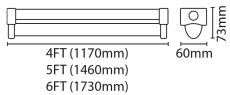

### DESCRIPTION

4ft LED highly efficient traditional style batten fixture, slim profile design with even light distribution, front diffuser and end caps removable to allow for easy wiring at either end of the batten or Besa mounting from the rear of the fitting

### FEATURES

- Pressed steel body and polycarbonate diffuser
- LED tray can be removed from the housing for easy installation
- 20mm knockout glands at each end for through wiring options
- BESA box mounting, gear tray retaining straps & push terminal connections

### TECHNICAL INFORMATION

Nominal Voltage	240 V	Frequency	50Hz
Class Protection	1	Operating Temperature (Min)	-20 °C
Operating Temperature (Max)	45 °C	Average Rated Life	50,000 h
Number of switching cycles	25,000	Construction Materials Line 1	Steel
Construction Materials Line 2	Polycarbonate	Dimensions - Height	73 mm
Dimensions - Width	1170 mm	Dimensions - Depth	60 mm

### PRODUCT INFORMATION

Wattage Combined	23W	CCT Combined	4000K
Luminaire Lumens Combined	2950 lm	lm/W Combined	128 lm/w
Beam Angle	120°	CRI	80
SDCM	<6	Lumen Maintenance	0.8
IP Rating	IP20		

PHOTOMETRICS					
Product Code	Product Type	Watts	CCT	Luminaire lumens	Lm/W
BATL4FTEM3	Emergency, 4ft	23 W	4000 K	2950 lm	128 lm/W
BATL5FTEM3	Emergency, 5ft	38 W	4000 K	4750 lm	125 lm/W
BATL5HOEM3	Emergency, 5ft	60 W	4000 K	7550 lm	126 lm/W
BATL6FTEM3	Emergency, 6ft	48 W	4000 K	6050 lm	126 lm/W
BATL6HOEM3	Emergency, 6ft	48 W	4200 K	8400 lm	175 lm/W
BATLED4FT	Non-Dimmable, 4ft	23 W	4000 K	2950 lm	128 lm/W
BATLED5FT	Non-Dimmable, 5ft	38 W	4000 K	4750 lm	125 lm/W
BATLED5HO	Non-Dimmable, 5ft	60 W	4000 K	7500 lm	125 lm/W
BATLED6FT	Non-Dimmable, 6ft	48 W	4000 K	6050 lm	126 lm/W
BATLED6HO	Non-Dimmable, 6ft	65 W	4000 K	8400 lm	129 lm/W