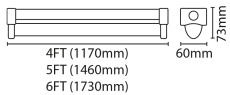

LED Batten

4ft 23W 4200K LED Batten

DESCRIPTION

4ft LED highly efficient traditional style batten fixture, slim profile design with even light distribution, front diffuser and end caps removable to allow for easy wiring at either end of the batten or Besa mounting from the rear of the fitting

FEATURES

- Pressed steel body and polycarbonate diffuser
- LED tray can be removed from the housing for easy installation
- 20mm knockout glands at each end for through wiring options
- BESA box mounting, gear tray retaining straps & push terminal connections

GENERAL INFORMATION

Light Source	LED	Colour / Finish	White
Application	Internal	Mounting Type	Surface
Product Warranty	5 Years	Net Weight	1.6 kg

TECHNICAL INFORMATION

Nominal Voltage	240	Frequency	50Hz
Class Protection	1	Operating Temperature (Min)	-20 °C
Operating Temperature (Max)	45 °C	Average Rated Life	50,000 h
Number of switching cycles	25,000	Construction Materials Line 1	Steel
Construction Materials Line 2	Polycarbonate	Dimensions - Height	73 mm
Dimensions - Width	1170 mm	Dimensions - Depth	60 mm
IP Rating	IP20		