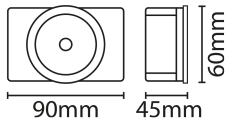

FEATURES

- Full photometric data available to enable lighting designs. Light output is equivalent or superior to traditional fluorescent battens.
- Pressed steel body and polycarbonate diffuser
- LED tray can be removed from the housing for easy installation
- 20mm knockout glands at each end for through wiring options
- BESA box mounting, gear tray retaining straps & push terminal connections
- Li-Ion 3.2V 1500mAh Battery 1 year warranty - Replacement battery code: EB19
- 3 hour non maintained operation
- Built-in battery overcharge protection

Li-Ion Emergency Box