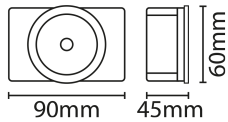

FEATURES

- Full photometric data available to enable lighting designs. Light output is equivalent or superior to traditional fluorescent battens.
- Pressed steel body and polycarbonate diffuser
- LED tray can be removed from the housing for easy installation
- 20mm knockout glands at each end for through wiring options
- BESA box mounting, gear tray retaining straps & push terminal connections
- Li-Ion 3.2V 1500mAh Battery 1 year warranty - Replacement battery code: EB19
- 3 hour non maintained operation
- Built-in battery overcharge protection

Li-Ion Emergency Box