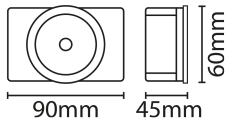

FEATURES

- Full photometric data available to enable lighting designs. Light output is equivalent or superior to traditional fluorescent battens.
- Pressed steel body and polycarbonate diffuser
- LED tray can be removed from the housing for easy installation
- 20mm knockout glands at each end for through wiring options
- BESA box mounting, gear tray retaining straps & push terminal connections
- Li-Ion 3.2V 1500mAh Battery 1 year warranty – Replacement battery code: EB19
- 3 hour non maintained operation
- Built-in battery overcharge protection

Li-Ion Emergency Box