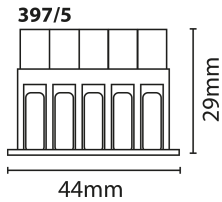

5 Pole Connector For 220-L & 222-L

Grey 5 Pole Clip In Connector to fit 220-L and 222-L

DESCRIPTION

Grey 5 Pole Clip In Connector to fit 220-L and 222-L, made of nylon with fibre glass construction, large terminals for easy installation

FEATURES

- Large terminals: easy connections

GENERAL INFORMATION

Colour / Finish	Grey	Application	Internal
Net Weight	0.01 kg		

TECHNICAL INFORMATION

Construction Materials Line 1	ABS	Dimensions - Height	29 mm
Dimensions - Width	44 mm	Dimensions - Depth	44 mm

PACKAGING

Packaging Type	No Packaging
Individual unit gross weight	23 g
Intermediate Carton Depth (mm)	75
Intermediate Carton Width (mm)	145
Intermediate Carton Height (mm)	177
Intermediate Pack Qty.	50
Pallet Qty	0
MOM / OPQ	1 / 200