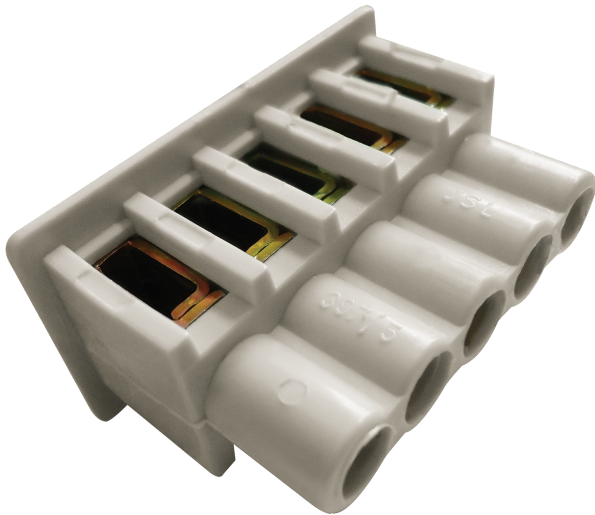

5 Pole Connector For 220-L & 222-L

Grey 5 Pole Clip In Connector to fit 220-L and 222-L

DESCRIPTION

Grey 5 Pole Clip In Connector to fit 220-L and 222-L, made of nylon with fibre glass construction, large terminals for easy installation

FEATURES

- Large terminals: easy connections

GENERAL INFORMATION

Colour / Finish	Grey	Application	Internal
Net Weight	0.01 kg		

TECHNICAL INFORMATION

Construction Materials Line 1	ABS	Dimensions - Height	29 mm
Dimensions - Width	44 mm	Dimensions - Depth	44 mm