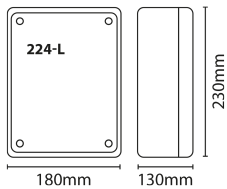

Waterproof Enclosure

Grey IP54 Waterproof Enclosure internal dimension 220mm x 170mm x 115mm

DESCRIPTION

Grey IP54 Waterproof Enclosure internal dimension 220mm x 170mm x 115mm. 3/4 turn twist screw down cover

FEATURES

- 3/4 turn twist lock screw down cover: rapid cover fixing

GENERAL INFORMATION

Colour / Finish	Grey	Application	External
Net Weight	0.63 kg		

TECHNICAL INFORMATION

Construction Materials Line 1	ABS	Dimensions - Height	220 mm
Dimensions - Width	170 mm	Dimensions - Depth	115 mm

PRODUCT INFORMATION

IP Rating	IP65
-----------	------

Product Code	Description	IP / IK Rating	Item Barcode
220-L	Waterproof Enclosure 80x80x43mm	IP54 / IK08	5013845021357
222-L	Waterproof Enclosure 100x100x55mm	IP65	5013845021364
223-L	Waterproof Enclosure 175x110x66mm	IP65	5013845021371
224-L	Waterproof Enclosure 220x170x115mm	IP65	5013845021388
225-L	Waterproof Enclosure 190x150x70mm	IP65	5013845021395