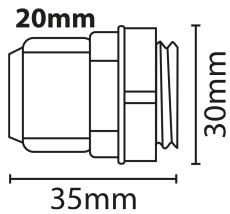

20mm TRS Gland With Nut

White 20mm TRS Cable Gland with Locking Nut

DESCRIPTION

White 20mm TRS Cable Gland with Locking Nut, accommodates cables from 8-13mm and fire retardant to 850°C, suitable for maintaining IP rating sealing around cable entries on a range of applications such as electrical boxes, lighting controls and light fixtures

FEATURES

- Fire retardant to 850°C
- Accommodates 8-13mm cable
- Supplied complete with lock nut

GENERAL INFORMATION

| | | | |
|------------------|--------|-------------|-------------------|
| Colour / Finish | White | Application | Internal/External |
| Product Warranty | 1 Year | Net Weight | 0.01 kg |

TECHNICAL INFORMATION

| | | | |
|-------------------------------|--------------------|---------------------|-------|
| Construction Materials Line 1 | Glass Filled Nylon | Dimensions - Height | 35 mm |
| Dimensions - Width | 30 mm | Dimensions - Depth | 30 mm |
| IP Rating | IP68 | | |