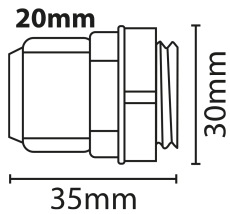

## 20mm TRS Gland With Nut

Grey 20mm TRS Cable Gland with Locking Nut

### DESCRIPTION

Grey 20mm TRS Cable Gland with Locking Nut, accommodates cables from 8-13mm and fire retardant to 850°C, suitable for maintaining IP rating sealing around cable entries on a range of applications such as electrical boxes, lighting controls and light fixtures

### FEATURES

- Fire retardant to 850°C
- Accommodates 8-13mm cable
- Supplied complete with lock nut

### TECHNICAL INFORMATION

Construction Materials Line 1	Glass Filled Nylon	Dimensions - Height	35 mm
Dimensions - Width	30 mm	Dimensions - Depth	30 mm