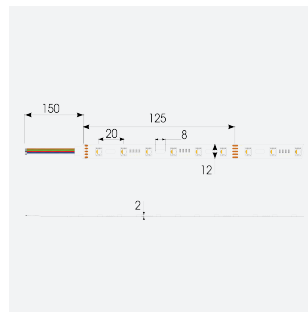

Z-Cell Irregular Bend LED Strip

Z-Cell 24V 12.6W IP20 RGBW 3000K 50m

Code: Z/24/03/20/04/30/S05/01

Category	LED Strip
Application	Hospitality, Residential, Retail
Specification	Architectural

- Z-CELL irregular bend LED strip suitable for residential, hospitality, retail and commercial applications
- Single colour and RGBW flexible LED strip with self-adhesive back
- Joint and connection accessories sold separately
- Distinctive PCB design allows strip to bend on the horizontal plane without the need for connectors whilst maintaining continuous light output with no dark spots
- Large strip pack sizes and multiple connector packs offers great time saving and ease when working on a large scale project
- 48

GENERAL INFORMATION

Wattage	12.6W/m
Lumens Delivered	250lm/m
Lm/W	80lm/W
Beam Angle	120
CRI	90
CCT	3000K and RGB
Input	24V
Operating Temp	-20°C - 45°C
SDCM	5
Product Weight without Packaging	1.05 kg

TECHNICAL INFORMATION

Light Source	LED
IP Rating	IP20
Class Protection	3
Internal / External	Internal
Lumen Depreciation	L70 50,000h
Warranty (Years)	5
CE Mark	Yes
Height	2 mm
LED Strip LEDs Per Metre	48