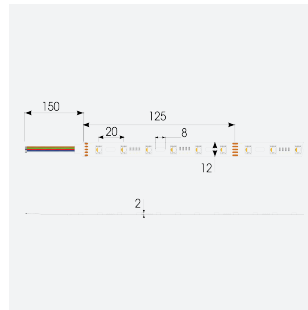

# Z-Cell Irregular Bend LED Strip

Z-Cell 24V 12.6W IP20 RGBW 3000K 50m

Code: Z/24/03/20/04/30/S05/01

Category	LED Strip
Application	Hospitality, Residential, Retail
Specification	Architectural

## PRODUCT FEATURES

- Z-CELL irregular bend LED strip suitable for residential, hospitality, retail and commercial applications
- Single colour and RGBW flexible LED strip with self-adhesive back
- Joint and connection accessories sold separately
- Distinctive PCB design allows strip to bend on the horizontal plane without the need for connectors whilst maintaining continuous light output with no dark spots
- Large strip pack sizes and multiple connector packs offers great time saving and ease when working on a large scale project
- 48

GENERAL INFORMATION	
Wattage	12.6W/m
Lumens Delivered	250lm/m
Lm/W	80lm/W
Beam Angle	120
CRI	90
CCT	3000K and RGB
Input	24V
Operating Temp	-20°C - 45°C
SDCM	5
Product Weight without Packaging	1.05 kg

TECHNICAL INFORMATION	
Light Source	LED
IP Rating	IP20
Class Protection	3
Internal / External	Internal
Lumen Depreciation	L70 50,000h
Warranty (Years)	5
CE Mark	Yes
Height	2 mm
LED Strip LEDs Per Metre	48