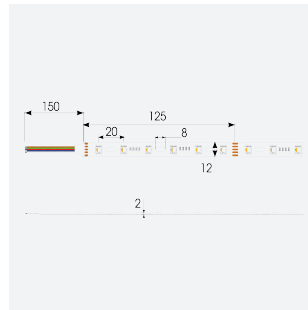

# Z-Cell Irregular Bend LED Strip

Z-Cell 24V 12.6W IP20 RGBW 3000K 10m

Code: Z/24/03/20/04/30/S02/01

Category	LED Strip
Application	Hospitality, Residential, Retail
Specification	Architectural

## PRODUCT FEATURES

- Z-CELL irregular bend LED strip suitable for residential, hospitality, retail and commercial applications
- Single colour and RGBW flexible LED strip with self-adhesive back
- Joint and connection accessories sold separately
- Distinctive PCB design allows strip to bend on the horizontal plane without the need for connectors whilst maintaining continuous light output with no dark spots
- Large strip pack sizes and multiple connector packs offers great time saving and ease when working on a large scale project
- 48

### GENERAL INFORMATION

Wattage	12.6W/m
Lumens Delivered	250lm/m
Lm/W	80lm/W
Beam Angle	120
CRI	90
CCT	3000K and RGB
Input	24V
Operating Temp	-20°C - 45°C
SDCM	5
Product Weight without Packaging	0.21 kg

### TECHNICAL INFORMATION

Light Source	LED
IP Rating	IP20
Class Protection	3
Internal / External	Internal
Lumen Depreciation	L70 50,000h
Warranty (Years)	5
CE Mark	Yes
Height	2 mm
LED Strip LEDs Per Metre	48