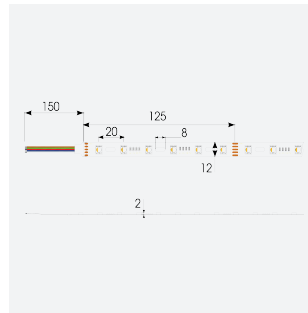

Z-Cell Irregular Bend LED Strip

Z-Cell 24V 12.6W IP20 RGBW 3000K 10m

Code: Z/24/03/20/04/30/S02/01

Category	LED Strip
Application	Hospitality, Residential, Retail
Specification	Architectural

PRODUCT FEATURES

- Z-CELL irregular bend LED strip suitable for residential, hospitality, retail and commercial applications
- Single colour and RGBW flexible LED strip with self-adhesive back
- Joint and connection accessories sold separately
- Distinctive PCB design allows strip to bend on the horizontal plane without the need for connectors whilst maintaining continuous light output with no dark spots
- Large strip pack sizes and multiple connector packs offers great time saving and ease when working on a large scale project
- 48

GENERAL INFORMATION	
Wattage	12.6W/m
Lumens Delivered	250lm/m
Lm/W	80lm/W
Beam Angle	120
CRI	90
CCT	3000K and RGB
Input	24V
Operating Temp	-20°C - 45°C
SDCM	5
Product Weight without Packaging	0.21 kg

TECHNICAL INFORMATION	
Light Source	LED
IP Rating	IP20
Class Protection	3
Internal / External	Internal
Lumen Depreciation	L70 50,000h
Warranty (Years)	5
CE Mark	Yes
Height	2 mm
LED Strip LEDs Per Metre	48