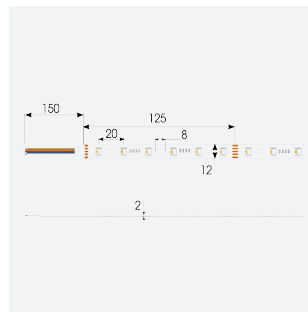

# Z-Cell Irregular Bend LED Strip

Z-Cell 24V 12.6W IP20 RGBW 3000K 10m

Code: Z/24/03/20/04/30/S02/01

Category	LED Strip
Application	Hospitality, Residential, Retail
Specification	Architectural

- Z-CELL irregular bend LED strip suitable for residential, hospitality, retail and commercial applications
- Single colour and RGBW flexible LED strip with self-adhesive back
- Joint and connection accessories sold separately
- Distinctive PCB design allows strip to bend on the horizontal plane without the need for connectors whilst maintaining continuous light output with no dark spots
- Large strip pack sizes and multiple connector packs offers great time saving and ease when working on a large scale project
- 48

GENERAL INFORMATION	
Wattage	12.6W/m
Lumens Delivered	250lm/m
Lm/W	80lm/W
Beam Angle	120
CRI	90
CCT	3000K and RGB
Input	24V
Operating Temp	-20°C - 45°C
SDCM	5
Product Weight without Packaging	0.21 kg

TECHNICAL INFORMATION	
Light Source	LED
IP Rating	IP20
Class Protection	3
Internal / External	Internal
Lumen Depreciation	L70 50,000h
Warranty (Years)	5
CE Mark	Yes
Height	2 mm
LED Strip LEDs Per Metre	48