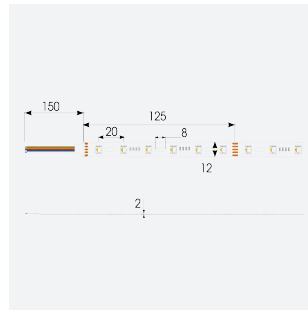

Z-Cell Irregular Bend LED Strip

Z-Cell 24V 12.6W IP20 RGBW 3000K 5m

Code: Z/24/03/20/04/30/S01/01

Category	LED Strip
Application	Hospitality, Residential, Retail
Specification	Architectural

- Z-CELL irregular bend LED strip suitable for residential, hospitality, retail and commercial applications
- Single colour and RGBW flexible LED strip with self-adhesive back
- Joint and connection accessories sold separately
- Distinctive PCB design allows strip to bend on the horizontal plane without the need for connectors whilst maintaining continuous light output with no dark spots
- Large strip pack sizes and multiple connector packs offers great time saving and ease when working on a large scale project
- 48

GENERAL INFORMATION

Wattage	12.6W/m
Lumens Delivered	250lm/m
Lm/W	80lm/W
Beam Angle	120
CRI	90
CCT	3000K and RGB
Input	24V
Operating Temp	-20°C - 45°C
SDCM	5
Product Weight without Packaging	0.105 kg

TECHNICAL INFORMATION

Light Source	LED
IP Rating	IP20
Class Protection	3
Internal / External	Internal
Lumen Depreciation	L70 50,000h
Warranty (Years)	5
CE Mark	Yes
Height	2 mm
LED Strip LEDs Per Metre	48