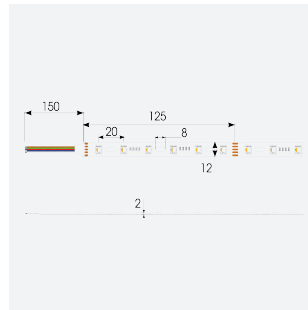

Z-Cell Irregular Bend LED Strip

Z-Cell 24V 12.6W IP20 RGBW 3000K 5m

Code: Z/24/03/20/04/30/S01/01

Category	LED Strip
Application	Hospitality, Residential, Retail
Specification	Architectural

PRODUCT FEATURES

- Z-CELL irregular bend LED strip suitable for residential, hospitality, retail and commercial applications
- Single colour and RGBW flexible LED strip with self-adhesive back
- Joint and connection accessories sold separately
- Distinctive PCB design allows strip to bend on the horizontal plane without the need for connectors whilst maintaining continuous light output with no dark spots
- Large strip pack sizes and multiple connector packs offers great time saving and ease when working on a large scale project
- 48

GENERAL INFORMATION	
Wattage	12.6W/m
Lumens Delivered	250lm/m
Lm/W	80lm/W
Beam Angle	120
CRI	90
CCT	3000K and RGB
Input	24V
Operating Temp	-20°C - 45°C
SDCM	5
Product Weight without Packaging	0.105 kg

TECHNICAL INFORMATION	
Light Source	LED
IP Rating	IP20
Class Protection	3
Internal / External	Internal
Lumen Depreciation	L70 50,000h
Warranty (Years)	5
CE Mark	Yes
Height	2 mm
LED Strip LEDs Per Metre	48