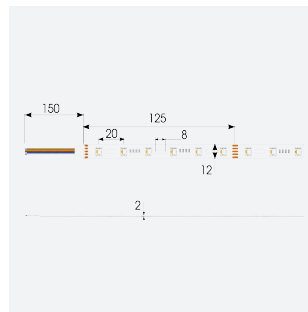

Z-Cell Irregular Bend LED Strip

Z-Cell 24V 12.6W IP20 RGBW 3000K 5m

Code: Z/24/03/20/04/30/S01/01

Category	LED Strip
Application	Hospitality, Residential, Retail
Specification	Architectural

PRODUCT FEATURES

- Z-CELL irregular bend LED strip suitable for residential, hospitality, retail and commercial applications
- Single colour and RGBW flexible LED strip with self-adhesive back
- Joint and connection accessories sold separately
- Distinctive PCB design allows strip to bend on the horizontal plane without the need for connectors whilst maintaining continuous light output with no dark spots
- Large strip pack sizes and multiple connector packs offers great time saving and ease when working on a large scale project
- 48

GENERAL INFORMATION	
Wattage	12.6W/m
Lumens Delivered	250lm/m
Lm/W	80lm/W
Beam Angle	120
CRI	90
CCT	3000K and RGB
Input	24V
Operating Temp	-20°C - 45°C
SDCM	5
Product Weight without Packaging	0.105 kg

TECHNICAL INFORMATION	
Light Source	LED
IP Rating	IP20
Class Protection	3
Internal / External	Internal
Lumen Depreciation	L70 50,000h
Warranty (Years)	5
CE Mark	Yes
Height	2 mm
LED Strip LEDs Per Metre	48