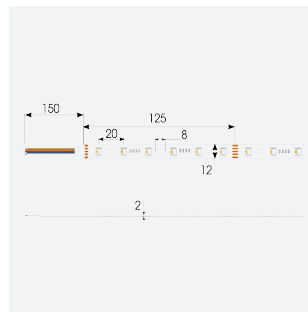

# Z-Cell Irregular Bend LED Strip

Z-Cell 24V 12.6W IP20 RGBW 2700K 50m

Code: Z/24/03/20/04/27/S05/01

Category	LED Strip
Application	Hospitality, Residential, Retail
Specification	Architectural

- Z-CELL irregular bend LED strip suitable for residential, hospitality, retail and commercial applications
- Single colour and RGBW flexible LED strip with self-adhesive back
- Joint and connection accessories sold separately
- Distinctive PCB design allows strip to bend on the horizontal plane without the need for connectors whilst maintaining continuous light output with no dark spots
- Large strip pack sizes and multiple connector packs offers great time saving and ease when working on a large scale project
- 48

## GENERAL INFORMATION

Wattage	12.6W/m
Lumens Delivered	230lm/m
Lm/W	75lm/W
Beam Angle	120
CRI	90
CCT	2700K and RGB
Input	24V
Operating Temp	-20°C - 45°C
SDCM	5
Product Weight without Packaging	1.05 kg

## TECHNICAL INFORMATION

Light Source	LED
IP Rating	IP20
Class Protection	3
Internal / External	Internal
Lumen Depreciation	L70 50,000h
Warranty (Years)	5
CE Mark	Yes
Height	2 mm
LED Strip LEDs Per Metre	48