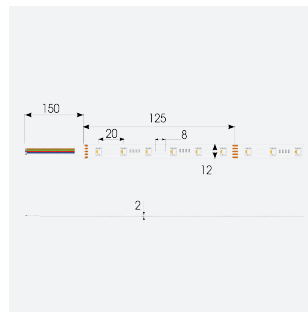

# Z-Cell Irregular Bend LED Strip

Z-Cell 24V 12.6W IP20 RGBW 2700K 50m

Code: Z/24/03/20/04/27/S05/01

Category	LED Strip
Application	Hospitality, Residential, Retail
Specification	Architectural

## PRODUCT FEATURES

- Z-CELL irregular bend LED strip suitable for residential, hospitality, retail and commercial applications
- Single colour and RGBW flexible LED strip with self-adhesive back
- Joint and connection accessories sold separately
- Distinctive PCB design allows strip to bend on the horizontal plane without the need for connectors whilst maintaining continuous light output with no dark spots
- Large strip pack sizes and multiple connector packs offers great time saving and ease when working on a large scale project
- 48

GENERAL INFORMATION	
Wattage	12.6W/m
Lumens Delivered	230lm/m
Lm/W	75lm/W
Beam Angle	120
CRI	90
CCT	2700K and RGB
Input	24V
Operating Temp	-20°C - 45°C
SDCM	5
Product Weight without Packaging	1.05 kg

TECHNICAL INFORMATION	
Light Source	LED
IP Rating	IP20
Class Protection	3
Internal / External	Internal
Lumen Depreciation	L70 50,000h
Warranty (Years)	5
CE Mark	Yes
Height	2 mm
LED Strip LEDs Per Metre	48