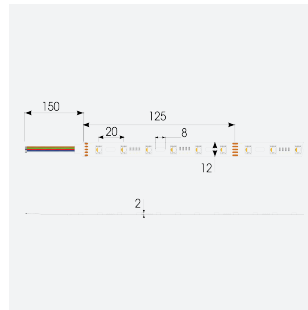

# Z-Cell Irregular Bend LED Strip

Z-Cell 24V 12.6W IP20 RGBW 2700K 5m

Code: Z/24/03/20/04/27/S01/01

Category	LED Strip
Application	Hospitality, Residential, Retail
Specification	Architectural

## PRODUCT FEATURES

- Z-CELL irregular bend LED strip suitable for residential, hospitality, retail and commercial applications
- Single colour and RGBW flexible LED strip with self-adhesive back
- Joint and connection accessories sold separately
- Distinctive PCB design allows strip to bend on the horizontal plane without the need for connectors whilst maintaining continuous light output with no dark spots
- Large strip pack sizes and multiple connector packs offers great time saving and ease when working on a large scale project
- 48

### GENERAL INFORMATION

Wattage	12.6W/m
Lumens Delivered	230lm/m
Lm/W	75lm/W
Beam Angle	120
CRI	90
CCT	2700K and RGB
Input	24V
Operating Temp	-20°C - 45°C
SDCM	5
Product Weight without Packaging	0.105 kg

### TECHNICAL INFORMATION

Light Source	LED
IP Rating	IP20
Class Protection	3
Internal / External	Internal
Lumen Depreciation	L70 50,000h
Warranty (Years)	5
CE Mark	Yes
Height	2 mm
LED Strip LEDs Per Metre	48