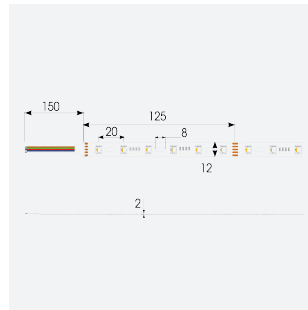

# Z-Cell Irregular Bend LED Strip

Z-Cell 24V 12.6W IP20 RGBW 2700K 5m

Code: Z/24/03/20/04/27/S01/01

Category	LED Strip
Application	Hospitality, Residential, Retail
Specification	Architectural

- Z-CELL irregular bend LED strip suitable for residential, hospitality, retail and commercial applications
- Single colour and RGBW flexible LED strip with self-adhesive back
- Joint and connection accessories sold separately
- Distinctive PCB design allows strip to bend on the horizontal plane without the need for connectors whilst maintaining continuous light output with no dark spots
- Large strip pack sizes and multiple connector packs offers great time saving and ease when working on a large scale project
- 48

## GENERAL INFORMATION

Wattage	12.6W/m
Lumens Delivered	230lm/m
Lm/W	75lm/W
Beam Angle	120
CRI	90
CCT	2700K and RGB
Input	24V
Operating Temp	-20°C - 45°C
SDCM	5
Product Weight without Packaging	0.105 kg

## TECHNICAL INFORMATION

Light Source	LED
IP Rating	IP20
Class Protection	3
Internal / External	Internal
Lumen Depreciation	L70 50,000h
Warranty (Years)	5
CE Mark	Yes
Height	2 mm
LED Strip LEDs Per Metre	48