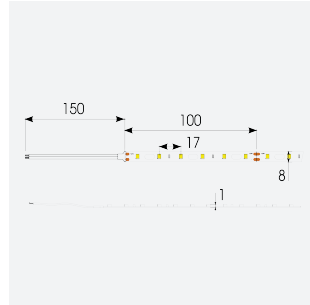

Z-Cell Irregular Bend LED Strip

Z-Cell 24V 7.2W IP20 White 6500K 50m

Code: Z/24/02/20/01/65/S05/01

Category	LED Strip
Application	Hospitality, Residential, Retail
Specification	Architectural

- Z-CELL irregular bend LED strip suitable for residential, hospitality, retail and commercial applications
- Single colour and RGBW flexible LED strip with self-adhesive back
- Joint and connection accessories sold separately
- Distinctive PCB design allows strip to bend on the horizontal plane without the need for connectors whilst maintaining continuous light output with no dark spots
- Large strip pack sizes and multiple connector packs offers great time saving and ease when working on a large scale project
- 60

GENERAL INFORMATION	
Wattage	7.2W/m
Lumens Delivered	650lm/m
Lm/W	90lm/W
Beam Angle	120
CRI	90
CCT	6500K
Input	24V
Operating Temp	-20°C - 45°C
SDCM	3
Product Weight without Packaging	0.5 kg

TECHNICAL INFORMATION	
Light Source	LED
IP Rating	IP20
Class Protection	3
Internal / External	Internal
Lumen Depreciation	L70 50,000h
Warranty (Years)	5
CE Mark	Yes
Height	1.5 mm
LED Strip LEDs Per Metre	60