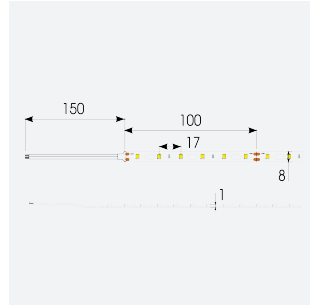

Z-Cell Irregular Bend LED Strip

Z-Cell 24V 7.2W IP20 White 6500K 50m

Code: Z/24/02/20/01/65/S05/01

Category	LED Strip
Application	Hospitality, Residential, Retail
Specification	Architectural

PRODUCT FEATURES

- Z-CELL irregular bend LED strip suitable for residential, hospitality, retail and commercial applications
- Single colour and RGBW flexible LED strip with self-adhesive back
- Joint and connection accessories sold separately
- Distinctive PCB design allows strip to bend on the horizontal plane without the need for connectors whilst maintaining continuous light output with no dark spots
- Large strip pack sizes and multiple connector packs offers great time saving and ease when working on a large scale project
- 60

GENERAL INFORMATION

Wattage	7.2W/m
Lumens Delivered	650lm/m
Lm/W	90lm/W
Beam Angle	120
CRI	90
CCT	6500K
Input	24V
Operating Temp	-20°C - 45°C
SDCM	3
Product Weight without Packaging	0.5 kg

TECHNICAL INFORMATION

Light Source	LED
IP Rating	IP20
Class Protection	3
Internal / External	Internal
Lumen Depreciation	L70 50,000h
Warranty (Years)	5
CE Mark	Yes
Height	1.5 mm
LED Strip LEDs Per Metre	60