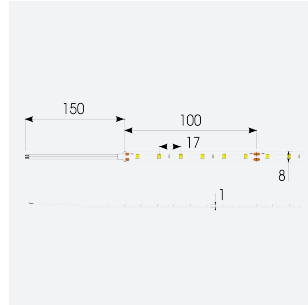

Z-Cell Irregular Bend LED Strip

Z-Cell 24V 7.2W IP20 White 6500K 50m

Code: Z/24/02/20/01/65/S05/01

Category	LED Strip
Application	Hospitality, Residential, Retail
Specification	Architectural

PRODUCT FEATURES

- Z-CELL irregular bend LED strip suitable for residential, hospitality, retail and commercial applications
- Single colour and RGBW flexible LED strip with self-adhesive back
- Joint and connection accessories sold separately
- Distinctive PCB design allows strip to bend on the horizontal plane without the need for connectors whilst maintaining continuous light output with no dark spots
- Large strip pack sizes and multiple connector packs offers great time saving and ease when working on a large scale project
- 60

GENERAL INFORMATION

Wattage	7.2W/m
Lumens Delivered	650lm/m
Lm/W	90lm/W
Beam Angle	120
CRI	90
CCT	6500K
Input	24V
Operating Temp	-20°C - 45°C
SDCM	3
Product Weight without Packaging	0.5 kg

TECHNICAL INFORMATION

Light Source	LED
IP Rating	IP20
Class Protection	3
Internal / External	Internal
Lumen Depreciation	L70 50,000h
Warranty (Years)	5
CE Mark	Yes
Height	2 mm
LED Strip LEDs Per Metre	60