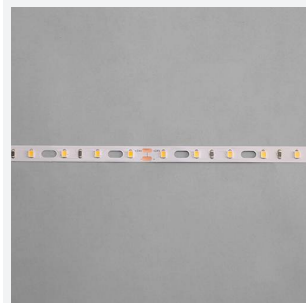

# Z-Cell Irregular Bend LED Strip

Z-Cell 24V 7.2W IP20 White 6500K 10m

Code: Z/24/02/20/01/65/S02/01

Category	LED Strip
Application	Hospitality, Residential, Retail
Specification	Architectural

- Z-CELL irregular bend LED strip suitable for residential, hospitality, retail and commercial applications
- Single colour and RGBW flexible LED strip with self-adhesive back
- Joint and connection accessories sold separately
- Distinctive PCB design allows strip to bend on the horizontal plane without the need for connectors whilst maintaining continuous light output with no dark spots
- Large strip pack sizes and multiple connector packs offers great time saving and ease when working on a large scale project
- 60

## GENERAL INFORMATION

Wattage	7.2W/m
Lumens Delivered	650lm/m
Lm/W	90lm/W
Beam Angle	120
CRI	90
CCT	6500K
Input	24V
Operating Temp	-20°C - 45°C
SDCM	3
Product Weight without Packaging	0.1 kg