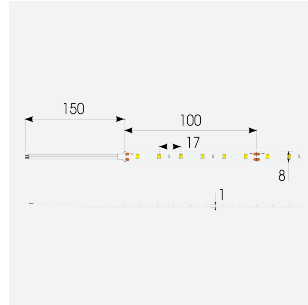

Z-Cell Irregular Bend LED Strip

Z-Cell 24V 7.2W IP20 White 6500K 10m

Code: Z/24/02/20/01/65/S02/01

Category	LED Strip
Application	Hospitality, Residential, Retail
Specification	Architectural

PRODUCT FEATURES

- Z-CELL irregular bend LED strip suitable for residential, hospitality, retail and commercial applications
- Single colour and RGBW flexible LED strip with self-adhesive back
- Joint and connection accessories sold separately
- Distinctive PCB design allows strip to bend on the horizontal plane without the need for connectors whilst maintaining continuous light output with no dark spots
- Large strip pack sizes and multiple connector packs offers great time saving and ease when working on a large scale project
- 60

GENERAL INFORMATION

Wattage	7.2W/m
Lumens Delivered	650lm/m
Lm/W	90lm/W
Beam Angle	120
CRI	90
CCT	6500K
Input	24V
Operating Temp	-20°C - 45°C
SDCM	3
Product Weight without Packaging	0.1 kg

TECHNICAL INFORMATION

Light Source	LED
IP Rating	IP20
Class Protection	3
Internal / External	Internal
Lumen Depreciation	L70 50,000h
Warranty (Years)	5
CE Mark	Yes
Height	1.5 mm
LED Strip LEDs Per Metre	60