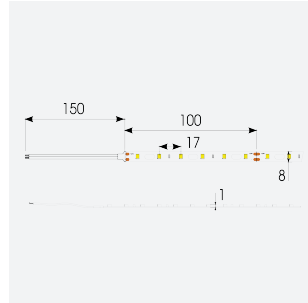

# Z-Cell Irregular Bend LED Strip

Z-Cell 24V 7.2W IP20 White 6500K 10m

Code: Z/24/02/20/01/65/S02/01

Category	LED Strip
Application	Hospitality, Residential, Retail
Specification	Architectural

- Z-CELL irregular bend LED strip suitable for residential, hospitality, retail and commercial applications
- Single colour and RGBW flexible LED strip with self-adhesive back
- Joint and connection accessories sold separately
- Distinctive PCB design allows strip to bend on the horizontal plane without the need for connectors whilst maintaining continuous light output with no dark spots
- Large strip pack sizes and multiple connector packs offers great time saving and ease when working on a large scale project
- 60

## GENERAL INFORMATION

Wattage	7.2W/m
Lumens Delivered	650lm/m
Lm/W	90lm/W
Beam Angle	120
CRI	90
CCT	6500K
Input	24V
Operating Temp	-20°C - 45°C
SDCM	3
Product Weight without Packaging	0.1 kg

## TECHNICAL INFORMATION

Light Source	LED
IP Rating	IP20
Class Protection	3
Internal / External	Internal
Lumen Depreciation	L70 50,000h
Warranty (Years)	5
CE Mark	Yes
Height	1.5 mm
LED Strip LEDs Per Metre	60