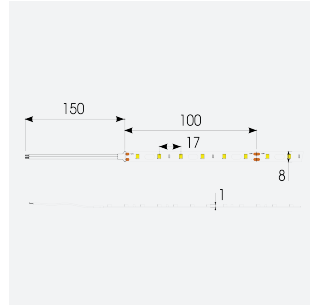

# Z-Cell Irregular Bend LED Strip

Z-Cell 24V 7.2W IP20 White 6500K 10m

Code: Z/24/02/20/01/65/S02/01

Category	LED Strip
Application	Hospitality, Residential, Retail
Specification	Architectural

## PRODUCT FEATURES

- Z-CELL irregular bend LED strip suitable for residential, hospitality, retail and commercial applications
- Single colour and RGBW flexible LED strip with self-adhesive back
- Joint and connection accessories sold separately
- Distinctive PCB design allows strip to bend on the horizontal plane without the need for connectors whilst maintaining continuous light output with no dark spots
- Large strip pack sizes and multiple connector packs offers great time saving and ease when working on a large scale project
- 60

### GENERAL INFORMATION

Wattage	7.2W/m
Lumens Delivered	650lm/m
Lm/W	90lm/W
Beam Angle	120
CRI	90
CCT	6500K
Input	24V
Operating Temp	-20°C - 45°C
SDCM	3
Product Weight without Packaging	0.1 kg

### TECHNICAL INFORMATION

Light Source	LED
IP Rating	IP20
Class Protection	3
Internal / External	Internal
Lumen Depreciation	L70 50,000h
Warranty (Years)	5
CE Mark	Yes
Height	2 mm
LED Strip LEDs Per Metre	60