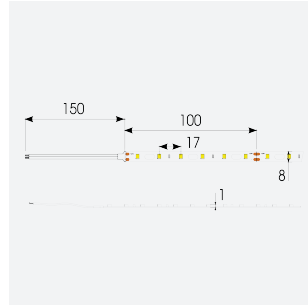

Z-Cell Irregular Bend LED Strip

Z-Cell 24V 7.2W IP20 White 6500K 5m

Code: Z/24/02/20/01/65/S01/01

Category	LED Strip
Application	Hospitality, Residential, Retail
Specification	Architectural

PRODUCT FEATURES

- Z-CELL irregular bend LED strip suitable for residential, hospitality, retail and commercial applications
- Single colour and RGBW flexible LED strip with self-adhesive back
- Joint and connection accessories sold separately
- Distinctive PCB design allows strip to bend on the horizontal plane without the need for connectors whilst maintaining continuous light output with no dark spots
- Large strip pack sizes and multiple connector packs offers great time saving and ease when working on a large scale project
- 60

GENERAL INFORMATION

Wattage	7.2W/m
Lumens Delivered	650lm/m
Lm/W	90lm/W
Beam Angle	120
CRI	90
CCT	6500K
Input	24V
Operating Temp	-20°C - 45°C
SDCM	3
Product Weight without Packaging	0.05 kg

TECHNICAL INFORMATION

Light Source	LED
IP Rating	IP20
Class Protection	3
Internal / External	Internal
Lumen Depreciation	L70 50,000h
Warranty (Years)	5
CE Mark	Yes
Height	2 mm
LED Strip LEDs Per Metre	60