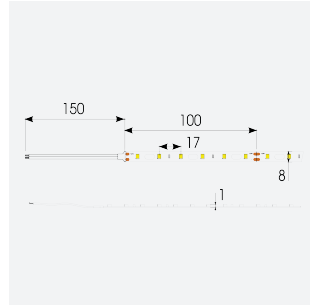

Z-Cell Irregular Bend LED Strip

Z-Cell 24V 7.2W IP20 White 6500K 5m

Code: Z/24/02/20/01/65/S01/01

Category	LED Strip
Application	Hospitality, Residential, Retail
Specification	Architectural

PRODUCT FEATURES

- Z-CELL irregular bend LED strip suitable for residential, hospitality, retail and commercial applications
- Single colour and RGBW flexible LED strip with self-adhesive back
- Joint and connection accessories sold separately
- Distinctive PCB design allows strip to bend on the horizontal plane without the need for connectors whilst maintaining continuous light output with no dark spots
- Large strip pack sizes and multiple connector packs offers great time saving and ease when working on a large scale project
- 60

GENERAL INFORMATION

Wattage	7.2W/m
Lumens Delivered	650lm/m
Lm/W	90lm/W
Beam Angle	120
CRI	90
CCT	6500K
Input	24V
Operating Temp	-20°C - 45°C
SDCM	3
Product Weight without Packaging	0.05 kg

TECHNICAL INFORMATION

Light Source	LED
IP Rating	IP20
Class Protection	3
Internal / External	Internal
Lumen Depreciation	L70 50,000h
Warranty (Years)	5
CE Mark	Yes
Height	1.5 mm
LED Strip LEDs Per Metre	60