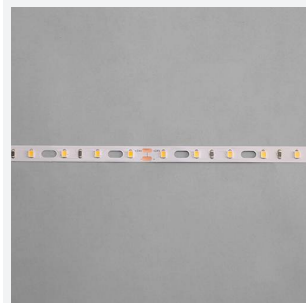

# Z-Cell Irregular Bend LED Strip

Z-Cell 24V 7.2W IP20 White 6500K 5m

Code: Z/24/02/20/01/65/S01/01

Category	LED Strip
Application	Hospitality, Residential, Retail
Specification	Architectural

- Z-CELL irregular bend LED strip suitable for residential, hospitality, retail and commercial applications
- Single colour and RGBW flexible LED strip with self-adhesive back
- Joint and connection accessories sold separately
- Distinctive PCB design allows strip to bend on the horizontal plane without the need for connectors whilst maintaining continuous light output with no dark spots
- Large strip pack sizes and multiple connector packs offers great time saving and ease when working on a large scale project
- 60

## GENERAL INFORMATION

Wattage	7.2W/m
Lumens Delivered	650lm/m
Lm/W	90lm/W
Beam Angle	120
CRI	90
CCT	6500K
Input	24V
Operating Temp	-20°C - 45°C
SDCM	3
Product Weight without Packaging	0.05 kg