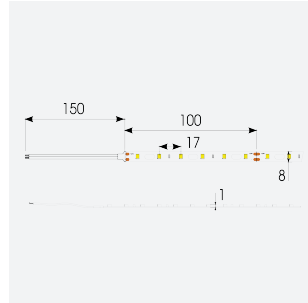

# Z-Cell Irregular Bend LED Strip

Z-Cell 24V 7.2W IP20 White 6500K 5m

Code: Z/24/02/20/01/65/S01/01

Category	LED Strip
Application	Hospitality, Residential, Retail
Specification	Architectural

- Z-CELL irregular bend LED strip suitable for residential, hospitality, retail and commercial applications
- Single colour and RGBW flexible LED strip with self-adhesive back
- Joint and connection accessories sold separately
- Distinctive PCB design allows strip to bend on the horizontal plane without the need for connectors whilst maintaining continuous light output with no dark spots
- Large strip pack sizes and multiple connector packs offers great time saving and ease when working on a large scale project
- 60

## GENERAL INFORMATION

Wattage	7.2W/m
Lumens Delivered	650lm/m
Lm/W	90lm/W
Beam Angle	120
CRI	90
CCT	6500K
Input	24V
Operating Temp	-20°C - 45°C
SDCM	3
Product Weight without Packaging	0.05 kg

## TECHNICAL INFORMATION

Light Source	LED
IP Rating	IP20
Class Protection	3
Internal / External	Internal
Lumen Depreciation	L70 50,000h
Warranty (Years)	5
CE Mark	Yes
Height	1.5 mm
LED Strip LEDs Per Metre	60