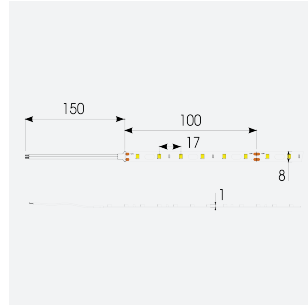

# Z-Cell Irregular Bend LED Strip

Z-Cell 24V 7.2W IP20 White 4000K 50m

Code: Z/24/02/20/01/40/S05/01

Category	LED Strip
Application	Hospitality, Residential, Retail
Specification	Architectural

- Z-CELL irregular bend LED strip suitable for residential, hospitality, retail and commercial applications
- Single colour and RGBW flexible LED strip with self-adhesive back
- Joint and connection accessories sold separately
- Distinctive PCB design allows strip to bend on the horizontal plane without the need for connectors whilst maintaining continuous light output with no dark spots
- Large strip pack sizes and multiple connector packs offers great time saving and ease when working on a large scale project
- 60

GENERAL INFORMATION	
Wattage	7.2W/m
Lumens Delivered	660lm/m
Lm/W	92lm/W
Beam Angle	120
CRI	90
CCT	4000K
Input	24V
Operating Temp	-20°C - 45°C
SDCM	3
Product Weight without Packaging	0.5 kg

TECHNICAL INFORMATION	
Light Source	LED
IP Rating	IP20
Class Protection	3
Internal / External	Internal
Lumen Depreciation	L70 50,000h
Warranty (Years)	5
CE Mark	Yes
Height	1.5 mm
LED Strip LEDs Per Metre	60