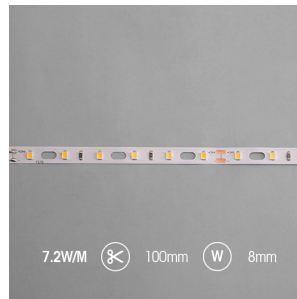

Z-Cell Irregular Bend LED Strip

Z-Cell 24V 7.2W IP20 White 4000K 50m

Code: Z/24/02/20/01/40/S05/01

Category	LED Strip
Application	Hospitality, Residential, Retail
Specification	Architectural

- Z-CELL irregular bend LED strip suitable for residential, hospitality, retail and commercial applications
- Single colour and RGBW flexible LED strip with self-adhesive back
- Joint and connection accessories sold separately
- Distinctive PCB design allows strip to bend on the horizontal plane without the need for connectors whilst maintaining continuous light output with no dark spots
- Large strip pack sizes and multiple connector packs offers great time saving and ease when working on a large scale project
- 60

GENERAL INFORMATION	
Wattage	7.2W/m
Lumens Delivered	660lm/m
Lm/W	92lm/W
Beam Angle	120
CRI	90
CCT	4000K
Input	24V
Operating Temp	-20°C - 45°C
SDCM	3
Product Weight without Packaging	0.5 kg

TECHNICAL INFORMATION	
Light Source	LED
IP Rating	IP20
Class Protection	3
Internal / External	Internal
Lumen Depreciation	L70 50,000h
Warranty (Years)	5
CE Mark	Yes
Height	2 mm
LED Strip LEDs Per Metre	60