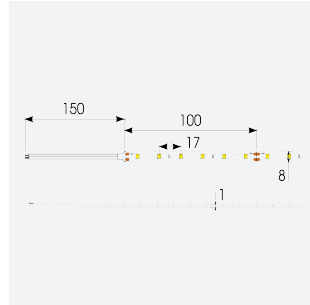

# Z-Cell Irregular Bend LED Strip

Z-Cell 24V 7.2W IP20 White 4000K 50m

Code: Z/24/02/20/01/40/S05/01

Category	LED Strip
Application	Hospitality, Residential, Retail
Specification	Architectural

## PRODUCT FEATURES

- Z-CELL irregular bend LED strip suitable for residential, hospitality, retail and commercial applications
- Single colour and RGBW flexible LED strip with self-adhesive back
- Joint and connection accessories sold separately
- Distinctive PCB design allows strip to bend on the horizontal plane without the need for connectors whilst maintaining continuous light output with no dark spots
- Large strip pack sizes and multiple connector packs offers great time saving and ease when working on a large scale project
- 60

### GENERAL INFORMATION

Wattage	7.2W/m
Lumens Delivered	660lm/m
Lm/W	92lm/W
Beam Angle	120
CRI	90
CCT	4000K
Input	24V
Operating Temp	-20°C - 45°C
SDCM	3
Product Weight without Packaging	0.5 kg

### TECHNICAL INFORMATION

Light Source	LED
IP Rating	IP20
Class Protection	3
Internal / External	Internal
Lumen Depreciation	L70 50,000h
Warranty (Years)	5
CE Mark	Yes
Height	1.5 mm
LED Strip LEDs Per Metre	60