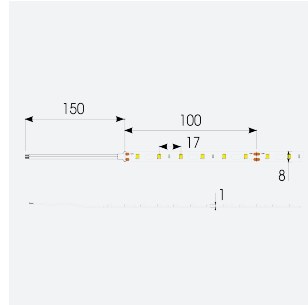

# Z-Cell Irregular Bend LED Strip

Z-Cell 24V 7.2W IP20 White 4000K 10m

Code: Z/24/02/20/01/40/S02/01

Category	LED Strip
Application	Hospitality, Residential, Retail
Specification	Architectural

## PRODUCT FEATURES

- Z-CELL irregular bend LED strip suitable for residential, hospitality, retail and commercial applications
- Single colour and RGBW flexible LED strip with self-adhesive back
- Joint and connection accessories sold separately
- Distinctive PCB design allows strip to bend on the horizontal plane without the need for connectors whilst maintaining continuous light output with no dark spots
- Large strip pack sizes and multiple connector packs offers great time saving and ease when working on a large scale project
- 60

## GENERAL INFORMATION

Wattage	7.2W/m
Lumens Delivered	660lm/m
Lm/W	92lm/W
Beam Angle	120
CRI	90
CCT	4000K
Input	24V
Operating Temp	-20°C - 45°C
SDCM	3
Product Weight without Packaging	0.1 kg

## TECHNICAL INFORMATION

Light Source	LED
IP Rating	IP20
Class Protection	3
Internal / External	Internal
Lumen Depreciation	L70 50,000h
Warranty (Years)	5
CE Mark	Yes
Height	1.5 mm
LED Strip LEDs Per Metre	60