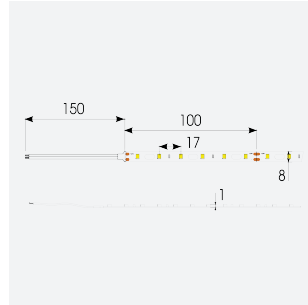

Z-Cell Irregular Bend LED Strip

Z-Cell 24V 7.2W IP20 White 4000K 10m

Code: Z/24/02/20/01/40/S02/01

Category	LED Strip
Application	Hospitality, Residential, Retail
Specification	Architectural

PRODUCT FEATURES

- Z-CELL irregular bend LED strip suitable for residential, hospitality, retail and commercial applications
- Single colour and RGBW flexible LED strip with self-adhesive back
- Joint and connection accessories sold separately
- Distinctive PCB design allows strip to bend on the horizontal plane without the need for connectors whilst maintaining continuous light output with no dark spots
- Large strip pack sizes and multiple connector packs offers great time saving and ease when working on a large scale project
- 60

GENERAL INFORMATION

Wattage	7.2W/m
Lumens Delivered	660lm/m
Lm/W	92lm/W
Beam Angle	120
CRI	90
CCT	4000K
Input	24V
Operating Temp	-20°C - 45°C
SDCM	3
Product Weight without Packaging	0.1 kg

TECHNICAL INFORMATION

Light Source	LED
IP Rating	IP20
Class Protection	3
Internal / External	Internal
Lumen Depreciation	L70 50,000h
Warranty (Years)	5
CE Mark	Yes
Height	2 mm
LED Strip LEDs Per Metre	60