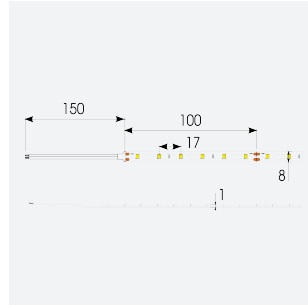

# Z-Cell Irregular Bend LED Strip

Z-Cell 24V 7.2W IP20 White 4000K 10m

Code: Z/24/02/20/01/40/S02/01

Category	LED Strip
Application	Hospitality, Residential, Retail
Specification	Architectural

- Z-CELL irregular bend LED strip suitable for residential, hospitality, retail and commercial applications
- Single colour and RGBW flexible LED strip with self-adhesive back
- Joint and connection accessories sold separately
- Distinctive PCB design allows strip to bend on the horizontal plane without the need for connectors whilst maintaining continuous light output with no dark spots
- Large strip pack sizes and multiple connector packs offers great time saving and ease when working on a large scale project
- 60

GENERAL INFORMATION	
Wattage	7.2W/m
Lumens Delivered	660lm/m
Lm/W	92lm/W
Beam Angle	120
CRI	90
CCT	4000K
Input	24V
Operating Temp	-20°C - 45°C
SDCM	3
Product Weight without Packaging	0.1 kg

TECHNICAL INFORMATION	
Light Source	LED
IP Rating	IP20
Class Protection	3
Internal / External	Internal
Lumen Depreciation	L70 50,000h
Warranty (Years)	5
CE Mark	Yes
Height	1.5 mm
LED Strip LEDs Per Metre	60