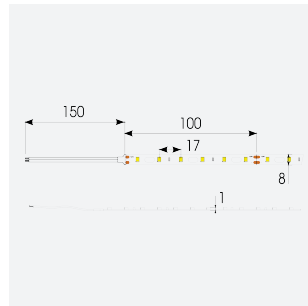

Z-Cell Irregular Bend LED Strip

Z-Cell 24V 7.2W IP20 White 4000K 5m

Code: Z/24/02/20/01/40/S01/01

Category	LED Strip
Application	Hospitality, Residential, Retail
Specification	Architectural

- Z-CELL irregular bend LED strip suitable for residential, hospitality, retail and commercial applications
- Single colour and RGBW flexible LED strip with self-adhesive back
- Joint and connection accessories sold separately
- Distinctive PCB design allows strip to bend on the horizontal plane without the need for connectors whilst maintaining continuous light output with no dark spots
- Large strip pack sizes and multiple connector packs offers great time saving and ease when working on a large scale project
- 60

GENERAL INFORMATION

Wattage	7.2W/m
Lumens Delivered	660lm/m
Lm/W	92lm/W
Beam Angle	120
CRI	90
CCT	4000K
Input	24V
Operating Temp	-20°C - 45°C
SDCM	3
Product Weight without Packaging	0.05 kg

TECHNICAL INFORMATION

Light Source	LED
IP Rating	IP20
Class Protection	3
Internal / External	Internal
Lumen Depreciation	L70 50,000h
Warranty (Years)	5
CE Mark	Yes
Height	1.5 mm
LED Strip LEDs Per Metre	60