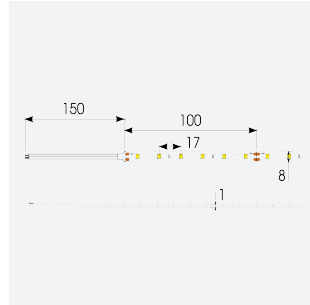

Z-Cell Irregular Bend LED Strip

Z-Cell 24V 7.2W IP20 White 4000K 5m

Code: Z/24/02/20/01/40/S01/01

Category	LED Strip
Application	Hospitality, Residential, Retail
Specification	Architectural

PRODUCT FEATURES

- Z-CELL irregular bend LED strip suitable for residential, hospitality, retail and commercial applications
- Single colour and RGBW flexible LED strip with self-adhesive back
- Joint and connection accessories sold separately
- Distinctive PCB design allows strip to bend on the horizontal plane without the need for connectors whilst maintaining continuous light output with no dark spots
- Large strip pack sizes and multiple connector packs offers great time saving and ease when working on a large scale project
- 60

GENERAL INFORMATION

Wattage	7.2W/m
Lumens Delivered	660lm/m
Lm/W	92lm/W
Beam Angle	120
CRI	90
CCT	4000K
Input	24V
Operating Temp	-20°C - 45°C
SDCM	3
Product Weight without Packaging	0.05 kg

TECHNICAL INFORMATION

Light Source	LED
IP Rating	IP20
Class Protection	3
Internal / External	Internal
Lumen Depreciation	L70 50,000h
Warranty (Years)	5
CE Mark	Yes
Height	1.5 mm
LED Strip LEDs Per Metre	60