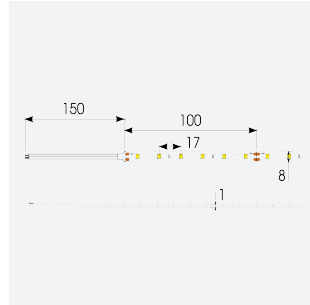

Z-Cell Irregular Bend LED Strip

Z-Cell 24V 7.2W IP20 White 4000K 5m

Code: Z/24/02/20/01/40/S01/01

Category	LED Strip
Application	Hospitality, Residential, Retail
Specification	Architectural

PRODUCT FEATURES

- Z-CELL irregular bend LED strip suitable for residential, hospitality, retail and commercial applications
- Single colour and RGBW flexible LED strip with self-adhesive back
- Joint and connection accessories sold separately
- Distinctive PCB design allows strip to bend on the horizontal plane without the need for connectors whilst maintaining continuous light output with no dark spots
- Large strip pack sizes and multiple connector packs offers great time saving and ease when working on a large scale project
- 60

GENERAL INFORMATION

Wattage	7.2W/m
Lumens Delivered	660lm/m
Lm/W	92lm/W
Beam Angle	120
CRI	90
CCT	4000K
Input	24V
Operating Temp	-20°C - 45°C
SDCM	3
Product Weight without Packaging	0.05 kg

TECHNICAL INFORMATION

Light Source	LED
IP Rating	IP20
Class Protection	3
Internal / External	Internal
Lumen Depreciation	L70 50,000h
Warranty (Years)	5
CE Mark	Yes
Height	2 mm
LED Strip LEDs Per Metre	60