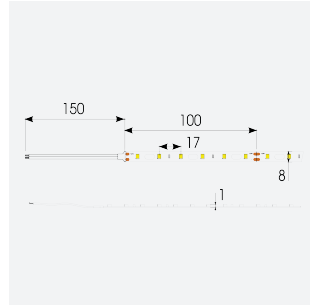

Z-Cell Irregular Bend LED Strip

Z-Cell 24V 7.2W IP20 White 3000K 50m

Code: Z/24/02/20/01/30/S05/01

Category	LED Strip
Application	Hospitality, Residential, Retail
Specification	Architectural

PRODUCT FEATURES

- Z-CELL irregular bend LED strip suitable for residential, hospitality, retail and commercial applications
- Single colour and RGBW flexible LED strip with self-adhesive back
- Joint and connection accessories sold separately
- Distinctive PCB design allows strip to bend on the horizontal plane without the need for connectors whilst maintaining continuous light output with no dark spots
- Large strip pack sizes and multiple connector packs offers great time saving and ease when working on a large scale project
- 60

GENERAL INFORMATION

Wattage	7.2W/m
Lumens Delivered	625lm/m
Lm/W	87lm/W
Beam Angle	120
CRI	90
CCT	3000K
Input	24V
Operating Temp	-20°C - 45°C
SDCM	3
Product Weight without Packaging	0.5 kg

TECHNICAL INFORMATION

Light Source	LED
IP Rating	IP20
Class Protection	3
Internal / External	Internal
Lumen Depreciation	L70 50,000h
Warranty (Years)	5
CE Mark	Yes
Height	1.5 mm
LED Strip LEDs Per Metre	60