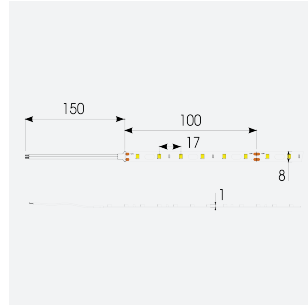

Z-Cell Irregular Bend LED Strip

Z-Cell 24V 7.2W IP20 White 3000K 50m

Code: Z/24/02/20/01/30/S05/01

Category	LED Strip
Application	Hospitality, Residential, Retail
Specification	Architectural

- Z-CELL irregular bend LED strip suitable for residential, hospitality, retail and commercial applications
- Single colour and RGBW flexible LED strip with self-adhesive back
- Joint and connection accessories sold separately
- Distinctive PCB design allows strip to bend on the horizontal plane without the need for connectors whilst maintaining continuous light output with no dark spots
- Large strip pack sizes and multiple connector packs offers great time saving and ease when working on a large scale project
- 60

GENERAL INFORMATION	
Wattage	7.2W/m
Lumens Delivered	625lm/m
Lm/W	87lm/W
Beam Angle	120
CRI	90
CCT	3000K
Input	24V
Operating Temp	-20°C - 45°C
SDCM	3
Product Weight without Packaging	0.5 kg

TECHNICAL INFORMATION	
Light Source	LED
IP Rating	IP20
Class Protection	3
Internal / External	Internal
Lumen Depreciation	L70 50,000h
Warranty (Years)	5
CE Mark	Yes
Height	1.5 mm
LED Strip LEDs Per Metre	60