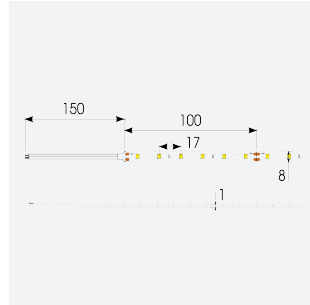

# Z-Cell Irregular Bend LED Strip

Z-Cell 24V 7.2W IP20 White 3000K 10m

Code: Z/24/02/20/01/30/S02/01

Category	LED Strip
Application	Hospitality, Residential, Retail
Specification	Architectural

## PRODUCT FEATURES

- Z-CELL irregular bend LED strip suitable for residential, hospitality, retail and commercial applications
- Single colour and RGBW flexible LED strip with self-adhesive back
- Joint and connection accessories sold separately
- Distinctive PCB design allows strip to bend on the horizontal plane without the need for connectors whilst maintaining continuous light output with no dark spots
- Large strip pack sizes and multiple connector packs offers great time saving and ease when working on a large scale project
- 60

### GENERAL INFORMATION

Wattage	7.2W/m
Lumens Delivered	625lm/m
Lm/W	87lm/W
Beam Angle	120
CRI	90
CCT	3000K
Input	24V
Operating Temp	-20°C - 45°C
SDCM	3
Product Weight without Packaging	0.1 kg

### TECHNICAL INFORMATION

Light Source	LED
IP Rating	IP20
Class Protection	3
Internal / External	Internal
Lumen Depreciation	L70 50,000h
Warranty (Years)	5
CE Mark	Yes
Height	1.5 mm
LED Strip LEDs Per Metre	60