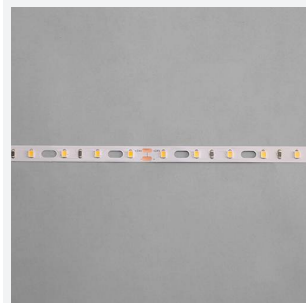

Z-Cell Irregular Bend LED Strip

Z-Cell 24V 7.2W IP20 White 3000K 10m

Code: Z/24/02/20/01/30/S02/01

Category	LED Strip
Application	Hospitality, Residential, Retail
Specification	Architectural

- Z-CELL irregular bend LED strip suitable for residential, hospitality, retail and commercial applications
- Single colour and RGBW flexible LED strip with self-adhesive back
- Joint and connection accessories sold separately
- Distinctive PCB design allows strip to bend on the horizontal plane without the need for connectors whilst maintaining continuous light output with no dark spots
- Large strip pack sizes and multiple connector packs offers great time saving and ease when working on a large scale project
- 60

GENERAL INFORMATION

Wattage	7.2W/m
Lumens Delivered	625lm/m
Lm/W	87lm/W
Beam Angle	120
CRI	90
CCT	3000K
Input	24V
Operating Temp	-20°C - 45°C
SDCM	3
Product Weight without Packaging	0.1 kg

TECHNICAL INFORMATION