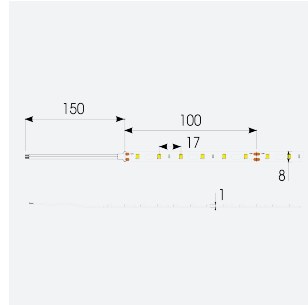

Z-Cell Irregular Bend LED Strip

Z-Cell 24V 7.2W IP20 White 3000K 10m

Code: Z/24/02/20/01/30/S02/01

Category	LED Strip
Application	Hospitality, Residential, Retail
Specification	Architectural

PRODUCT FEATURES

- Z-CELL irregular bend LED strip suitable for residential, hospitality, retail and commercial applications
- Single colour and RGBW flexible LED strip with self-adhesive back
- Joint and connection accessories sold separately
- Distinctive PCB design allows strip to bend on the horizontal plane without the need for connectors whilst maintaining continuous light output with no dark spots
- Large strip pack sizes and multiple connector packs offers great time saving and ease when working on a large scale project
- 60

GENERAL INFORMATION

Wattage	7.2W/m
Lumens Delivered	625lm/m
Lm/W	87lm/W
Beam Angle	120
CRI	90
CCT	3000K
Input	24V
Operating Temp	-20°C - 45°C
SDCM	3
Product Weight without Packaging	0.1 kg

TECHNICAL INFORMATION

Light Source	LED
IP Rating	IP20
Class Protection	3
Internal / External	Internal
Lumen Depreciation	L70 50,000h
Warranty (Years)	5
CE Mark	Yes
Height	2 mm
LED Strip LEDs Per Metre	60