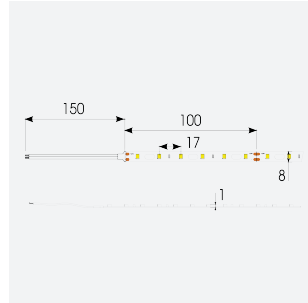

Z-Cell Irregular Bend LED Strip

Z-Cell 24V 7.2W IP20 White 3000K 10m

Code: Z/24/02/20/01/30/S02/01

Category	LED Strip
Application	Hospitality, Residential, Retail
Specification	Architectural

- Z-CELL irregular bend LED strip suitable for residential, hospitality, retail and commercial applications
- Single colour and RGBW flexible LED strip with self-adhesive back
- Joint and connection accessories sold separately
- Distinctive PCB design allows strip to bend on the horizontal plane without the need for connectors whilst maintaining continuous light output with no dark spots
- Large strip pack sizes and multiple connector packs offers great time saving and ease when working on a large scale project
- 60

GENERAL INFORMATION

Wattage	7.2W/m
Lumens Delivered	625lm/m
Lm/W	87lm/W
Beam Angle	120
CRI	90
CCT	3000K
Input	24V
Operating Temp	-20°C - 45°C
SDCM	3
Product Weight without Packaging	0.1 kg

TECHNICAL INFORMATION

Light Source	LED
IP Rating	IP20
Class Protection	3
Internal / External	Internal
Lumen Depreciation	L70 50,000h
Warranty (Years)	5
CE Mark	Yes
Height	1.5 mm
LED Strip LEDs Per Metre	60