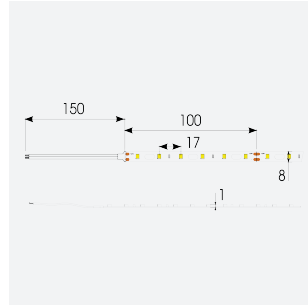

# Z-Cell Irregular Bend LED Strip

Z-Cell 24V 7.2W IP20 White 3000K 5m

Code: Z/24/02/20/01/30/S01/01

Category	LED Strip
Application	Hospitality, Residential, Retail
Specification	Architectural

- Z-CELL irregular bend LED strip suitable for residential, hospitality, retail and commercial applications
- Single colour and RGBW flexible LED strip with self-adhesive back
- Joint and connection accessories sold separately
- Distinctive PCB design allows strip to bend on the horizontal plane without the need for connectors whilst maintaining continuous light output with no dark spots
- Large strip pack sizes and multiple connector packs offers great time saving and ease when working on a large scale project
- 60

GENERAL INFORMATION	
Wattage	7.2W/m
Lumens Delivered	625lm/m
Lm/W	87lm/W
Beam Angle	120
CRI	90
CCT	3000K
Input	24V
Operating Temp	-20°C - 45°C
SDCM	3
Product Weight without Packaging	0.05 kg

TECHNICAL INFORMATION	
Light Source	LED
IP Rating	IP20
Class Protection	3
Internal / External	Internal
Lumen Depreciation	L70 50,000h
Warranty (Years)	5
CE Mark	Yes
Height	1.5 mm
LED Strip LEDs Per Metre	60