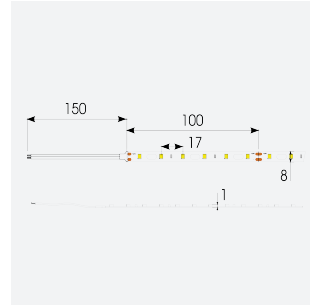

Z-Cell Irregular Bend LED Strip

Z-Cell 24V 7.2W IP20 White 3000K 5m

Code: Z/24/02/20/01/30/S01/01

Category	LED Strip
Application	Hospitality, Residential, Retail
Specification	Architectural

PRODUCT FEATURES

- Z-CELL irregular bend LED strip suitable for residential, hospitality, retail and commercial applications
- Single colour and RGBW flexible LED strip with self-adhesive back
- Joint and connection accessories sold separately
- Distinctive PCB design allows strip to bend on the horizontal plane without the need for connectors whilst maintaining continuous light output with no dark spots
- Large strip pack sizes and multiple connector packs offers great time saving and ease when working on a large scale project
- 60

GENERAL INFORMATION

Wattage	7.2W/m
Lumens Delivered	625lm/m
Lm/W	87lm/W
Beam Angle	120
CRI	90
CCT	3000K
Input	24V
Operating Temp	-20°C - 45°C
SDCM	3
Product Weight without Packaging	0.05 kg

TECHNICAL INFORMATION

Light Source	LED
IP Rating	IP20
Class Protection	3
Internal / External	Internal
Lumen Depreciation	L70 50,000h
Warranty (Years)	5
CE Mark	Yes
Height	1.5 mm
LED Strip LEDs Per Metre	60