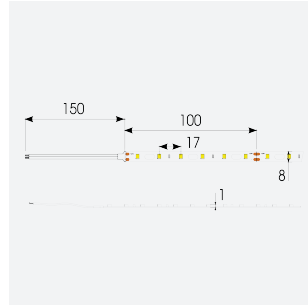

Z-Cell Irregular Bend LED Strip

Z-Cell 24V 7.2W IP20 White 3000K 5m

Code: Z/24/02/20/01/30/S01/01

Category	LED Strip
Application	Hospitality, Residential, Retail
Specification	Architectural

PRODUCT FEATURES

- Z-CELL irregular bend LED strip suitable for residential, hospitality, retail and commercial applications
- Single colour and RGBW flexible LED strip with self-adhesive back
- Joint and connection accessories sold separately
- Distinctive PCB design allows strip to bend on the horizontal plane without the need for connectors whilst maintaining continuous light output with no dark spots
- Large strip pack sizes and multiple connector packs offers great time saving and ease when working on a large scale project
- 60

GENERAL INFORMATION

Wattage	7.2W/m
Lumens Delivered	625lm/m
Lm/W	87lm/W
Beam Angle	120
CRI	90
CCT	3000K
Input	24V
Operating Temp	-20°C - 45°C
SDCM	3
Product Weight without Packaging	0.05 kg

TECHNICAL INFORMATION

Light Source	LED
IP Rating	IP20
Class Protection	3
Internal / External	Internal
Lumen Depreciation	L70 50,000h
Warranty (Years)	5
CE Mark	Yes
Height	2 mm
LED Strip LEDs Per Metre	60