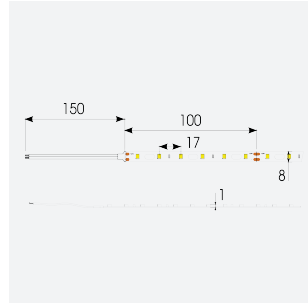

Z-Cell Irregular Bend LED Strip

Z-Cell 24V 7.2W IP20 White 2700K 50m

Code: Z/24/02/20/01/27/S05/01

Category	LED Strip
Application	Hospitality, Residential, Retail
Specification	Architectural

- Z-CELL irregular bend LED strip suitable for residential, hospitality, retail and commercial applications
- Single colour and RGBW flexible LED strip with self-adhesive back
- Joint and connection accessories sold separately
- Distinctive PCB design allows strip to bend on the horizontal plane without the need for connectors whilst maintaining continuous light output with no dark spots
- Large strip pack sizes and multiple connector packs offers great time saving and ease when working on a large scale project
- 60

GENERAL INFORMATION

Wattage	7.2W/m
Lumens Delivered	590lm/m
Lm/W	82lm/W
Beam Angle	120
CRI	90
CCT	2700K
Input	24V
Operating Temp	-20°C - 45°C
SDCM	3
Product Weight without Packaging	0.5 kg

TECHNICAL INFORMATION

Light Source	LED
IP Rating	IP20
Class Protection	3
Internal / External	Internal
Lumen Depreciation	L70 50,000h
Warranty (Years)	5
CE Mark	Yes
Height	1.5 mm
LED Strip LEDs Per Metre	60