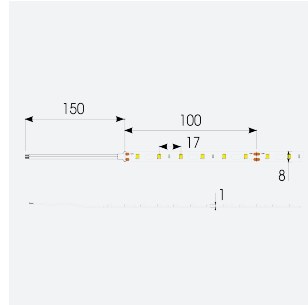

# Z-Cell Irregular Bend LED Strip

Z-Cell 24V 7.2W IP20 White 2700K 50m

Code: Z/24/02/20/01/27/S05/01

Category	LED Strip
Application	Hospitality, Residential, Retail
Specification	Architectural

## PRODUCT FEATURES

- Z-CELL irregular bend LED strip suitable for residential, hospitality, retail and commercial applications
- Single colour and RGBW flexible LED strip with self-adhesive back
- Joint and connection accessories sold separately
- Distinctive PCB design allows strip to bend on the horizontal plane without the need for connectors whilst maintaining continuous light output with no dark spots
- Large strip pack sizes and multiple connector packs offers great time saving and ease when working on a large scale project
- 60

### GENERAL INFORMATION

Wattage	7.2W/m
Lumens Delivered	590lm/m
Lm/W	82lm/W
Beam Angle	120
CRI	90
CCT	2700K
Input	24V
Operating Temp	-20°C - 45°C
SDCM	3
Product Weight without Packaging	0.5 kg

### TECHNICAL INFORMATION

Light Source	LED
IP Rating	IP20
Class Protection	3
Internal / External	Internal
Lumen Depreciation	L70 50,000h
Warranty (Years)	5
CE Mark	Yes
Height	2 mm
LED Strip LEDs Per Metre	60