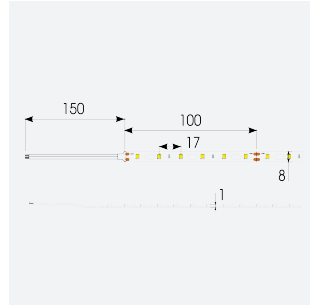

# Z-Cell Irregular Bend LED Strip

Z-Cell 24V 7.2W IP20 White 2700K 50m

Code: Z/24/02/20/01/27/S05/01

Category	LED Strip
Application	Hospitality, Residential, Retail
Specification	Architectural

## PRODUCT FEATURES

- Z-CELL irregular bend LED strip suitable for residential, hospitality, retail and commercial applications
- Single colour and RGBW flexible LED strip with self-adhesive back
- Joint and connection accessories sold separately
- Distinctive PCB design allows strip to bend on the horizontal plane without the need for connectors whilst maintaining continuous light output with no dark spots
- Large strip pack sizes and multiple connector packs offers great time saving and ease when working on a large scale project
- 60

### GENERAL INFORMATION

Wattage	7.2W/m
Lumens Delivered	590lm/m
Lm/W	82lm/W
Beam Angle	120
CRI	90
CCT	2700K
Input	24V
Operating Temp	-20°C - 45°C
SDCM	3
Product Weight without Packaging	0.5 kg

### TECHNICAL INFORMATION

Light Source	LED
IP Rating	IP20
Class Protection	3
Internal / External	Internal
Lumen Depreciation	L70 50,000h
Warranty (Years)	5
CE Mark	Yes
Height	1.5 mm
LED Strip LEDs Per Metre	60