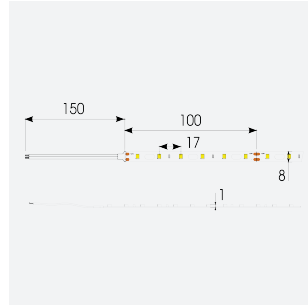

# Z-Cell Irregular Bend LED Strip

Z-Cell 24V 7.2W IP20 White 2700K 10m

Code: Z/24/02/20/01/27/S02/01

Category	LED Strip
Application	Hospitality, Residential, Retail
Specification	Architectural

- Z-CELL irregular bend LED strip suitable for residential, hospitality, retail and commercial applications
- Single colour and RGBW flexible LED strip with self-adhesive back
- Joint and connection accessories sold separately
- Distinctive PCB design allows strip to bend on the horizontal plane without the need for connectors whilst maintaining continuous light output with no dark spots
- Large strip pack sizes and multiple connector packs offers great time saving and ease when working on a large scale project
- 60

GENERAL INFORMATION	
Wattage	7.2W/m
Lumens Delivered	590lm/m
Lm/W	82lm/W
Beam Angle	120
CRI	90
CCT	2700K
Input	24V
Operating Temp	-20°C - 45°C
SDCM	3
Product Weight without Packaging	0.1 kg

TECHNICAL INFORMATION	
Light Source	LED
IP Rating	IP20
Class Protection	3
Internal / External	Internal
Lumen Depreciation	L70 50,000h
Warranty (Years)	5
CE Mark	Yes
Height	1.5 mm
LED Strip LEDs Per Metre	60