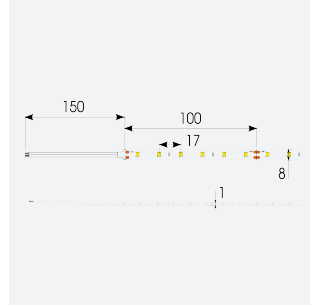

Z-Cell Irregular Bend LED Strip

Z-Cell 24V 7.2W IP20 White 2700K 10m

Code: Z/24/02/20/01/27/S02/01

Category	LED Strip
Application	Hospitality, Residential, Retail
Specification	Architectural

PRODUCT FEATURES

- Z-CELL irregular bend LED strip suitable for residential, hospitality, retail and commercial applications
- Single colour and RGBW flexible LED strip with self-adhesive back
- Joint and connection accessories sold separately
- Distinctive PCB design allows strip to bend on the horizontal plane without the need for connectors whilst maintaining continuous light output with no dark spots
- Large strip pack sizes and multiple connector packs offers great time saving and ease when working on a large scale project
- 60

GENERAL INFORMATION

Wattage	7.2W/m
Lumens Delivered	590lm/m
Lm/W	82lm/W
Beam Angle	120
CRI	90
CCT	2700K
Input	24V
Operating Temp	-20°C - 45°C
SDCM	3
Product Weight without Packaging	0.1 kg

TECHNICAL INFORMATION

Light Source	LED
IP Rating	IP20
Class Protection	3
Internal / External	Internal
Lumen Depreciation	L70 50,000h
Warranty (Years)	5
CE Mark	Yes
Height	1.5 mm
LED Strip LEDs Per Metre	60