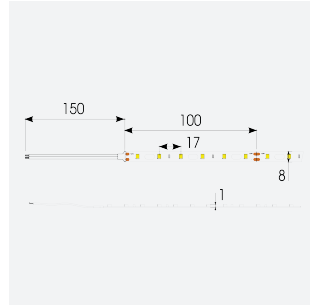

Z-Cell Irregular Bend LED Strip

Z-Cell 24V 7.2W IP20 White 2700K 10m

Code: Z/24/02/20/01/27/S02/01

Category	LED Strip
Application	Hospitality, Residential, Retail
Specification	Architectural

PRODUCT FEATURES

- Z-CELL irregular bend LED strip suitable for residential, hospitality, retail and commercial applications
- Single colour and RGBW flexible LED strip with self-adhesive back
- Joint and connection accessories sold separately
- Distinctive PCB design allows strip to bend on the horizontal plane without the need for connectors whilst maintaining continuous light output with no dark spots
- Large strip pack sizes and multiple connector packs offers great time saving and ease when working on a large scale project
- 60

GENERAL INFORMATION	
Wattage	7.2W/m
Lumens Delivered	590lm/m
Lm/W	82lm/W
Beam Angle	120
CRI	90
CCT	2700K
Input	24V
Operating Temp	-20°C - 45°C
SDCM	3
Product Weight without Packaging	0.1 kg

TECHNICAL INFORMATION	
Light Source	LED
IP Rating	IP20
Class Protection	3
Internal / External	Internal
Lumen Depreciation	L70 50,000h
Warranty (Years)	5
CE Mark	Yes
Height	2 mm
LED Strip LEDs Per Metre	60