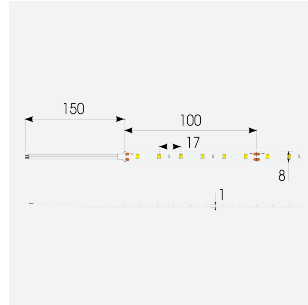

Z-Cell Irregular Bend LED Strip

Z-Cell 24V 7.2W IP20 White 2700K 5m

Code: Z/24/02/20/01/27/S01/01

Category	LED Strip
Application	Hospitality, Residential, Retail
Specification	Architectural

PRODUCT FEATURES

- Z-CELL irregular bend LED strip suitable for residential, hospitality, retail and commercial applications
- Single colour and RGBW flexible LED strip with self-adhesive back
- Joint and connection accessories sold separately
- Distinctive PCB design allows strip to bend on the horizontal plane without the need for connectors whilst maintaining continuous light output with no dark spots
- Large strip pack sizes and multiple connector packs offers great time saving and ease when working on a large scale project
- 60

GENERAL INFORMATION

Wattage	7.2W/m
Lumens Delivered	590lm/m
Lm/W	82lm/W
Beam Angle	120
CRI	90
CCT	2700K
Input	24V
Operating Temp	-20°C - 45°C
SDCM	3
Product Weight without Packaging	0.05 kg

TECHNICAL INFORMATION

Light Source	LED
IP Rating	IP20
Class Protection	3
Internal / External	Internal
Lumen Depreciation	L70 50,000h
Warranty (Years)	5
CE Mark	Yes
Height	2 mm
LED Strip LEDs Per Metre	60