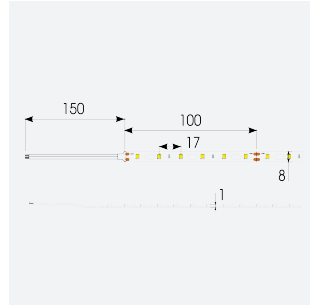

# Z-Cell Irregular Bend LED Strip

Z-Cell 24V 7.2W IP20 White 2700K 5m

Code: Z/24/02/20/01/27/S01/01

|               |                                  |
|---------------|----------------------------------|
| Category      | LED Strip                        |
| Application   | Hospitality, Residential, Retail |
| Specification | Architectural                    |

## PRODUCT FEATURES

- Z-CELL irregular bend LED strip suitable for residential, hospitality, retail and commercial applications
- Single colour and RGBW flexible LED strip with self-adhesive back
- Joint and connection accessories sold separately
- Distinctive PCB design allows strip to bend on the horizontal plane without the need for connectors whilst maintaining continuous light output with no dark spots
- Large strip pack sizes and multiple connector packs offers great time saving and ease when working on a large scale project
- 60

### GENERAL INFORMATION

|                                  |              |
|----------------------------------|--------------|
| Wattage                          | 7.2W/m       |
| Lumens Delivered                 | 590lm/m      |
| Lm/W                             | 82lm/W       |
| Beam Angle                       | 120          |
| CRI                              | 90           |
| CCT                              | 2700K        |
| Input                            | 24V          |
| Operating Temp                   | -20°C - 45°C |
| SDCM                             | 3            |
| Product Weight without Packaging | 0.05 kg      |