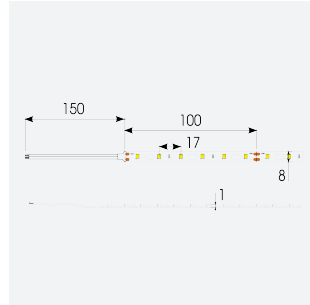

Z-Cell Irregular Bend LED Strip

Z-Cell 24V 7.2W IP20 White 2700K 5m

Code: Z/24/02/20/01/27/S01/01

Category	LED Strip
Application	Hospitality, Residential, Retail
Specification	Architectural

- Z-CELL irregular bend LED strip suitable for residential, hospitality, retail and commercial applications
- Single colour and RGBW flexible LED strip with self-adhesive back
- Joint and connection accessories sold separately
- Distinctive PCB design allows strip to bend on the horizontal plane without the need for connectors whilst maintaining continuous light output with no dark spots
- Large strip pack sizes and multiple connector packs offers great time saving and ease when working on a large scale project
- 60

GENERAL INFORMATION	
Wattage	7.2W/m
Lumens Delivered	590lm/m
Lm/W	82lm/W
Beam Angle	120
CRI	90
CCT	2700K
Input	24V
Operating Temp	-20°C - 45°C
SDCM	3
Product Weight without Packaging	0.05 kg

TECHNICAL INFORMATION	
Light Source	LED
IP Rating	IP20
Class Protection	3
Internal / External	Internal
Lumen Depreciation	L70 50,000h
Warranty (Years)	5
CE Mark	Yes
Height	1.5 mm
LED Strip LEDs Per Metre	60