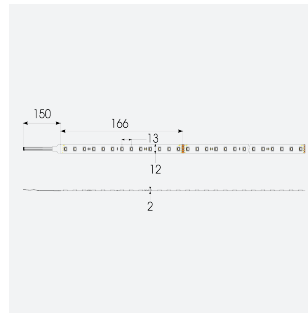

U-Cell Ultra Long LED Strip

U-Cell 48V 14W IP67 RGBW 6500K 20m
Code: U/48/04/67/04/65/S03/01

Category	LED Strip
Application	Hospitality, Residential, Retail
Specification	Performance

PRODUCT FEATURES

- U-CELL Ultra long LED strip suitable for residential (external), hospitality, retail and commercial applications
- Up to 50M can be run from a single power supply, great for external applications when suitable power supply locations are few and far between
- Fast fit plug and play connections remove the need for time consuming soldering of joints
- Joint and connection accessories sold separately
- Low 48V input offers great reliability and safety for outdoor installations, as well as uniform brightness from the beginning to the end of each run
- Available in IP20, IP65 and IP67 ratings, and in drums up to 50M ensuring suitability for any long length internal or external application
- Large strip pack sizes and multiple connector packs offers great time saving and ease when working on a large scale project
- 78

GENERAL INFORMATION	
Wattage	14W/m
Lumens Delivered	290lm/m
Lm/W	95lm/W
Beam Angle	120
CRI	90
CCT	6500K and RGB
Input	48V
Operating Temp	-20°C - 45°C
SDCM	5
Product Weight without Packaging	1.22 kg

TECHNICAL INFORMATION	
Light Source	LED
IP Rating	IP67
Class Protection	3
Internal / External	Internal / External
Surface / Recessed / Suspended	Ceiling, Recessed, Wall
Lumen Depreciation	L70 50,000h
Warranty (Years)	5
CE Mark	Yes
Height	4.5 mm
LED Strip LEDs Per Metre	78