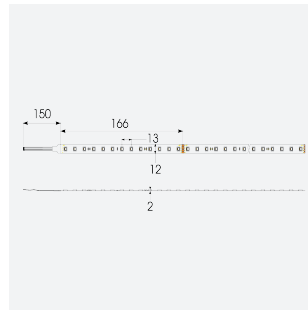

U-Cell Ultra Long LED Strip

U-Cell 48V 14W IP67 RGBW 6500K 20m
Code: U/48/04/67/04/65/S03/01

Category	LED Strip
Application	Hospitality, Residential, Retail
Specification	Performance

PRODUCT FEATURES

- U-CELL Ultra long LED strip suitable for residential (external), hospitality, retail and commercial applications
- Up to 50M can be run from a single power supply, great for external applications when suitable power supply locations are few and far between
- Fast fit plug and play connections remove the need for time consuming soldering of joints
- Joint and connection accessories sold separately
- Low 48V input offers great reliability and safety for outdoor installations, as well as uniform brightness from the beginning to the end of each run
- Available in IP20, IP65 and IP67 ratings, and in drums up to 50M ensuring suitability for any long length internal or external application
- Large strip pack sizes and multiple connector packs offers great time saving and ease when working on a large scale project
- 78

GENERAL INFORMATION	
Wattage	14W/m
Lumens Delivered	290lm/m
Lm/W	95lm/W
Beam Angle	120
CRI	90
CCT	6500K and RGB
Input	48V
Operating Temp	-20°C - 45°C
SDCM	5
Product Weight without Packaging	1.22 kg

TECHNICAL INFORMATION	
Light Source	LED
IP Rating	IP67
Class Protection	3
Internal / External	Internal / External
Surface / Recessed / Suspended	Ceiling, Recessed, Wall
Lumen Depreciation	L70 50,000h
Warranty (Years)	5
CE Mark	Yes
Height	4 mm
LED Strip LEDs Per Metre	78