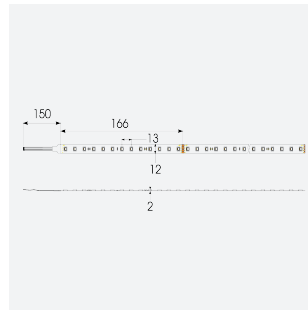

U-Cell Ultra Long LED Strip

U-Cell 48V 14W IP67 RGBW 4000K 20m
Code: U/48/04/67/04/40/S03/01

Category	LED Strip
Application	Hospitality, Residential, Retail
Specification	Performance

PRODUCT FEATURES

- U-CELL Ultra long LED strip suitable for residential (external), hospitality, retail and commercial applications
- Up to 50M can be run from a single power supply, great for external applications when suitable power supply locations are few and far between
- Fast fit plug and play connections remove the need for time consuming soldering of joints
- Joint and connection accessories sold separately
- Low 48V input offers great reliability and safety for outdoor installations, as well as uniform brightness from the beginning to the end of each run
- Available in IP20, IP65 and IP67 ratings, and in drums up to 50M ensuring suitability for any long length internal or external application
- Large strip pack sizes and multiple connector packs offers great time saving and ease when working on a large scale project
- 78

GENERAL INFORMATION	
Wattage	14W/m
Lumens Delivered	290lm/m
Lm/W	95lm/W
Beam Angle	120
CRI	90
CCT	4000K and RGB
Input	48V
Operating Temp	-20°C - 45°C
SDCM	5
Product Weight without Packaging	1.22 kg

TECHNICAL INFORMATION	
Light Source	LED
IP Rating	IP67
Class Protection	3
Internal / External	Internal / External
Surface / Recessed / Suspended	Ceiling, Recessed, Wall
Lumen Depreciation	L70 50,000h
Warranty (Years)	5
CE Mark	Yes
Height	4.5 mm
LED Strip LEDs Per Metre	78