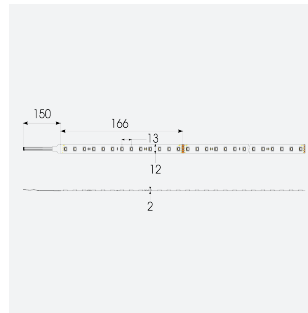

U-Cell Ultra Long LED Strip

U-Cell 48V 14W IP67 RGBW 4000K 20m
Code: U/48/04/67/04/40/S03/01

Category	LED Strip
Application	Hospitality, Residential, Retail
Specification	Performance

PRODUCT FEATURES

- U-CELL Ultra long LED strip suitable for residential (external), hospitality, retail and commercial applications
- Up to 50M can be run from a single power supply, great for external applications when suitable power supply locations are few and far between
- Fast fit plug and play connections remove the need for time consuming soldering of joints
- Joint and connection accessories sold separately
- Low 48V input offers great reliability and safety for outdoor installations, as well as uniform brightness from the beginning to the end of each run
- Available in IP20, IP65 and IP67 ratings, and in drums up to 50M ensuring suitability for any long length internal or external application
- Large strip pack sizes and multiple connector packs offers great time saving and ease when working on a large scale project
- 78

GENERAL INFORMATION	
Wattage	14W/m
Lumens Delivered	290lm/m
Lm/W	95lm/W
Beam Angle	120
CRI	90
CCT	4000K and RGB
Input	48V
Operating Temp	-20°C - 45°C
SDCM	5
Product Weight without Packaging	1.22 kg

TECHNICAL INFORMATION	
Light Source	LED
IP Rating	IP67
Class Protection	3
Internal / External	Internal / External
Surface / Recessed / Suspended	Ceiling, Recessed, Wall
Lumen Depreciation	L70 50,000h
Warranty (Years)	5
CE Mark	Yes
Height	4 mm
LED Strip LEDs Per Metre	78