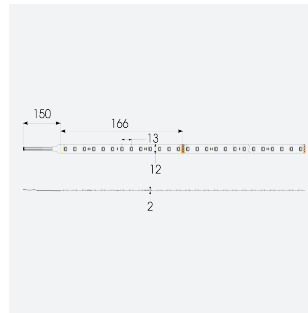

# U-Cell Ultra Long LED Strip

U-Cell 48V 14W IP67 RGBW 4000K 20m  
**Code: U/48/04/67/04/40/S03/01**

Category	LED Strip
Application	Hospitality, Residential, Retail
Specification	Performance

## PRODUCT FEATURES

- U-CELL Ultra long LED strip suitable for residential (external), hospitality, retail and commercial applications
- Up to 50M can be run from a single power supply, great for external applications when suitable power supply locations are few and far between
- Fast fit plug and play connections remove the need for time consuming soldering of joints
- Joint and connection accessories sold separately
- Low 48V input offers great reliability and safety for outdoor installations, as well as uniform brightness from the beginning to the end of each run
- Available in IP20, IP65 and IP67 ratings, and in drums up to 50M ensuring suitability for any long length internal or external application
- Large strip pack sizes and multiple connector packs offers great time saving and ease when working on a large scale project
- 78

GENERAL INFORMATION	
Wattage	14W/m
Lumens Delivered	290lm/m
Lm/W	95lm/W
Beam Angle	120
CRI	90
CCT	4000K and RGB
Input	48V
Operating Temp	-20°C - 45°C
SDCM	5
Product Weight without Packaging	1.22 kg

TECHNICAL INFORMATION	
Light Source	LED
IP Rating	IP67
Class Protection	3
Internal / External	Internal / External
Surface / Recessed / Suspended	Ceiling, Recessed, Wall
Lumen Depreciation	L70 50,000h
Warranty (Years)	5
CE Mark	Yes
Height	4.5 mm
LED Strip LEDs Per Metre	78