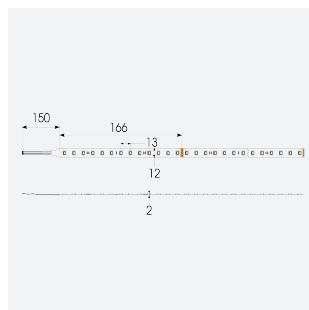

U-Cell Ultra Long LED Strip

U-Cell 48V 14W IP67 RGBW 3000K 20m

Code: U/48/04/67/04/30/S03/01

Category	LED Strip
Application	Hospitality, Residential, Retail
Specification	Performance

- U-CELL Ultra long LED strip suitable for residential (external), hospitality, retail and commercial applications
- Up to 50M can be run from a single power supply, great for external applications when suitable power supply locations are few and far between
- Fast fit plug and play connections remove the need for time consuming soldering of joints
- Joint and connection accessories sold separately
- Low 48V input offers great reliability and safety for outdoor installations, as well as uniform brightness from the beginning to the end of each run
- Available in IP20, IP65 and IP67 ratings, and in drums up to 50M ensuring suitability for any long length internal or external application
- Large strip pack sizes and multiple connector packs offers great time saving and ease when working on a large scale project
- 78

GENERAL INFORMATION	
Wattage	14W/m
Lumens Delivered	275lm/m
Lm/W	92lm/W
Beam Angle	120
CRI	90
CCT	3000K and RGB
Input	48V
Operating Temp	-20°C - 45°C
SDCM	5
Product Weight without Packaging	1.22 kg

TECHNICAL INFORMATION	
Light Source	LED
IP Rating	IP67
Class Protection	3
Internal / External	Internal / External
Surface / Recessed / Suspended	Ceiling, Recessed, Wall
Lumen Depreciation	L70 50,000h
Warranty (Years)	5
CE Mark	Yes
Height	4.5 mm
LED Strip LEDs Per Metre	78