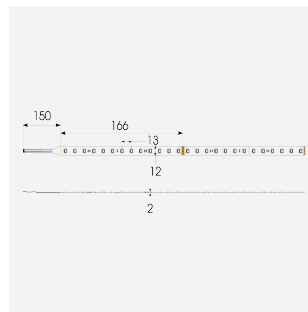

# U-Cell Ultra Long LED Strip

U-Cell 48V 14W IP67 RGBW 3000K 20m  
**Code: U/48/04/67/04/30/S03/01**

<b>Category</b>	LED Strip
<b>Application</b>	Hospitality, Residential, Retail
<b>Specification</b>	Performance

## PRODUCT FEATURES

- U-CELL Ultra long LED strip suitable for residential (external), hospitality, retail and commercial applications
- Up to 50M can be run from a single power supply, great for external applications when suitable power supply locations are few and far between
- Fast fit plug and play connections remove the need for time consuming soldering of joints
- Joint and connection accessories sold separately
- Low 48V input offers great reliability and safety for outdoor installations, as well as uniform brightness from the beginning to the end of each run
- Available in IP20, IP65 and IP67 ratings, and in drums up to 50M ensuring suitability for any long length internal or external application
- Large strip pack sizes and multiple connector packs offers great time saving and ease when working on a large scale project
- 78

GENERAL INFORMATION	
Wattage	14W/m
Lumens Delivered	275lm/m
Lm/W	92lm/W
Beam Angle	120
CRI	90
CCT	3000K and RGB
Input	48V
Operating Temp	-20°C - 45°C
SDCM	5
Product Weight without Packaging	1.22 kg

TECHNICAL INFORMATION	
Light Source	LED
IP Rating	IP67
Class Protection	3
Internal / External	Internal / External
Surface / Recessed / Suspended	Ceiling, Recessed, Wall
Lumen Depreciation	L70 50,000h
Warranty (Years)	5
CE Mark	Yes
Height	4 mm
LED Strip LEDs Per Metre	78