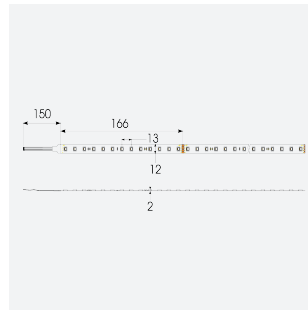

# U-Cell Ultra Long LED Strip

U-Cell 48V 14W IP67 RGBW 3000K 20m  
**Code: U/48/04/67/04/30/S03/01**

Category	LED Strip
Application	Hospitality, Residential, Retail
Specification	Performance

## PRODUCT FEATURES

- U-CELL Ultra long LED strip suitable for residential (external), hospitality, retail and commercial applications
- Up to 50M can be run from a single power supply, great for external applications when suitable power supply locations are few and far between
- Fast fit plug and play connections remove the need for time consuming soldering of joints
- Joint and connection accessories sold separately
- Low 48V input offers great reliability and safety for outdoor installations, as well as uniform brightness from the beginning to the end of each run
- Available in IP20, IP65 and IP67 ratings, and in drums up to 50M ensuring suitability for any long length internal or external application
- Large strip pack sizes and multiple connector packs offers great time saving and ease when working on a large scale project
- 78

GENERAL INFORMATION	
Wattage	14W/m
Lumens Delivered	275lm/m
Lm/W	92lm/W
Beam Angle	120
CRI	90
CCT	3000K and RGB
Input	48V
Operating Temp	-20°C - 45°C
SDCM	5
Product Weight without Packaging	1.22 kg

TECHNICAL INFORMATION	
Light Source	LED
IP Rating	IP67
Class Protection	3
Internal / External	Internal / External
Surface / Recessed / Suspended	Ceiling, Recessed, Wall
Lumen Depreciation	L70 50,000h
Warranty (Years)	5
CE Mark	Yes
Height	4.5 mm
LED Strip LEDs Per Metre	78