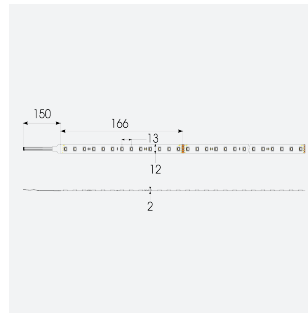

U-Cell Ultra Long LED Strip

U-Cell 48V 14W IP65 RGBW 6500K 20m
Code: U/48/04/65/04/65/S03/01

Category	LED Strip
Application	Hospitality, Residential, Retail
Specification	Performance

PRODUCT FEATURES

- U-CELL Ultra long LED strip suitable for residential (external), hospitality, retail and commercial applications
- Up to 50M can be run from a single power supply, great for external applications when suitable power supply locations are few and far between
- Fast fit plug and play connections remove the need for time consuming soldering of joints
- Joint and connection accessories sold separately
- Low 48V input offers great reliability and safety for outdoor installations, as well as uniform brightness from the beginning to the end of each run
- Available in IP20, IP65 and IP67 ratings, and in drums up to 50M ensuring suitability for any long length internal or external application
- Large strip pack sizes and multiple connector packs offers great time saving and ease when working on a large scale project
- 78

GENERAL INFORMATION	
Wattage	14W/m
Lumens Delivered	290lm/m
Lm/W	95lm/W
Beam Angle	120
CRI	90
CCT	6500K and RGB
Input	48V
Operating Temp	-20°C - 45°C
SDCM	5
Product Weight without Packaging	1.22 kg

TECHNICAL INFORMATION	
Light Source	LED
IP Rating	IP65
Class Protection	3
Internal / External	Internal / External
Surface / Recessed / Suspended	Ceiling, Recessed, Wall
Lumen Depreciation	L70 50,000h
Warranty (Years)	5
CE Mark	Yes
Height	5 mm
LED Strip LEDs Per Metre	78