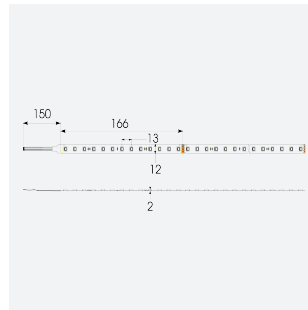

U-Cell Ultra Long LED Strip

U-Cell 48V 14W IP65 RGBW 4000K 20m
Code: U/48/04/65/04/40/S03/01

Category	LED Strip
Application	Hospitality, Residential, Retail
Specification	Performance

PRODUCT FEATURES

- U-CELL Ultra long LED strip suitable for residential (external), hospitality, retail and commercial applications
- Up to 50M can be run from a single power supply, great for external applications when suitable power supply locations are few and far between
- Fast fit plug and play connections remove the need for time consuming soldering of joints
- Joint and connection accessories sold separately
- Low 48V input offers great reliability and safety for outdoor installations, as well as uniform brightness from the beginning to the end of each run
- Available in IP20, IP65 and IP67 ratings, and in drums up to 50M ensuring suitability for any long length internal or external application
- Large strip pack sizes and multiple connector packs offers great time saving and ease when working on a large scale project
- 78

GENERAL INFORMATION	
Wattage	14W/m
Lumens Delivered	290lm/m
Lm/W	95lm/W
Beam Angle	120
CRI	90
CCT	4000K and RGB
Input	48V
Operating Temp	-20°C - 45°C
SDCM	5
Product Weight without Packaging	1.22 kg

TECHNICAL INFORMATION	
Light Source	LED
IP Rating	IP65
Class Protection	3
Internal / External	Internal / External
Surface / Recessed / Suspended	Ceiling, Recessed, Wall
Lumen Depreciation	L70 50,000h
Warranty (Years)	5
CE Mark	Yes
Height	5 mm
LED Strip LEDs Per Metre	78