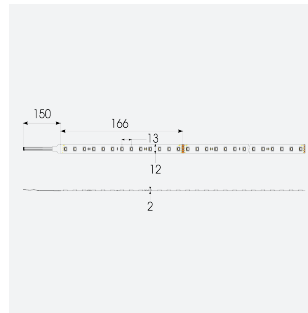

U-Cell Ultra Long LED Strip

U-Cell 48V 14W IP65 RGBW 4000K 20m
Code: U/48/04/65/04/40/S03/01

Category	LED Strip
Application	Hospitality, Residential, Retail
Specification	Performance

PRODUCT FEATURES

- U-CELL Ultra long LED strip suitable for residential (external), hospitality, retail and commercial applications
- Up to 50M can be run from a single power supply, great for external applications when suitable power supply locations are few and far between
- Fast fit plug and play connections remove the need for time consuming soldering of joints
- Joint and connection accessories sold separately
- Low 48V input offers great reliability and safety for outdoor installations, as well as uniform brightness from the beginning to the end of each run
- Available in IP20, IP65 and IP67 ratings, and in drums up to 50M ensuring suitability for any long length internal or external application
- Large strip pack sizes and multiple connector packs offers great time saving and ease when working on a large scale project
- 78

GENERAL INFORMATION	
Wattage	14W/m
Lumens Delivered	290lm/m
Lm/W	95lm/W
Beam Angle	120
CRI	90
CCT	4000K and RGB
Input	48V
Operating Temp	-20°C - 45°C
SDCM	5
Product Weight without Packaging	1.22 kg

TECHNICAL INFORMATION	
Light Source	LED
IP Rating	IP65
Class Protection	3
Internal / External	Internal / External
Surface / Recessed / Suspended	Ceiling, Recessed, Wall
Lumen Depreciation	L70 50,000h
Warranty (Years)	5
CE Mark	Yes
Height	5 mm
LED Strip LEDs Per Metre	78