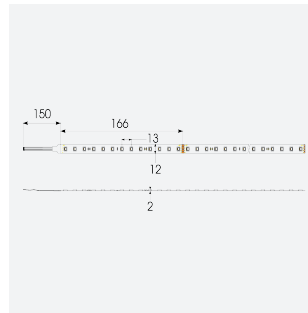

U-Cell Ultra Long LED Strip

U-Cell 48V 14W IP65 RGBW 4000K 20m

Code: U/48/04/65/04/40/S03/01

Category	LED Strip
Application	Hospitality, Residential, Retail
Specification	Performance

- U-CELL Ultra long LED strip suitable for residential (external), hospitality, retail and commercial applications
- Up to 50M can be run from a single power supply, great for external applications when suitable power supply locations are few and far between
- Fast fit plug and play connections remove the need for time consuming soldering of joints
- Joint and connection accessories sold separately
- Low 48V input offers great reliability and safety for outdoor installations, as well as uniform brightness from the beginning to the end of each run
- Available in IP20, IP65 and IP67 ratings, and in drums up to 50M ensuring suitability for any long length internal or external application
- Large strip pack sizes and multiple connector packs offers great time saving and ease when working on a large scale project
- 78

GENERAL INFORMATION	
Wattage	14W/m
Lumens Delivered	290lm/m
Lm/W	95lm/W
Beam Angle	120
CRI	90
CCT	4000K and RGB
Input	48V
Operating Temp	-20°C - 45°C
SDCM	5
Product Weight without Packaging	1.22 kg

TECHNICAL INFORMATION	
Light Source	LED
IP Rating	IP65
Class Protection	3
Internal / External	Internal / External
Surface / Recessed / Suspended	Ceiling, Recessed, Wall
Lumen Depreciation	L70 50,000h
Warranty (Years)	5
CE Mark	Yes
Height	5 mm
LED Strip LEDs Per Metre	78