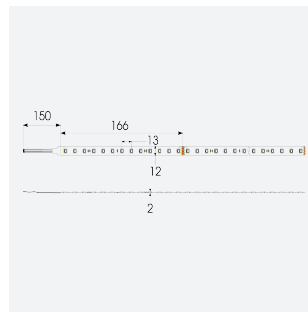

U-Cell Ultra Long LED Strip

U-Cell 48V 14W IP65 RGBW 3000K 20m

Code: U/48/04/65/04/30/S03/01

Category	LED Strip
Application	Hospitality, Residential, Retail
Specification	Performance

- U-CELL Ultra long LED strip suitable for residential (external), hospitality, retail and commercial applications
- Up to 50M can be run from a single power supply, great for external applications when suitable power supply locations are few and far between
- Fast fit plug and play connections remove the need for time consuming soldering of joints
- Joint and connection accessories sold separately
- Low 48V input offers great reliability and safety for outdoor installations, as well as uniform brightness from the beginning to the end of each run
- Available in IP20, IP65 and IP67 ratings, and in drums up to 50M ensuring suitability for any long length internal or external application
- Large strip pack sizes and multiple connector packs offers great time saving and ease when working on a large scale project
- 78

GENERAL INFORMATION	
Wattage	14W/m
Lumens Delivered	275lm/m
Lm/W	92lm/W
Beam Angle	120
CRI	90
CCT	3000K and RGB
Input	48V
Operating Temp	-20°C - 45°C
SDCM	5
Product Weight without Packaging	1.22 kg

TECHNICAL INFORMATION	
Light Source	LED
IP Rating	IP65
Class Protection	3
Internal / External	Internal / External
Surface / Recessed / Suspended	Ceiling, Recessed, Wall
Lumen Depreciation	L70 50,000h
Warranty (Years)	5
CE Mark	Yes
Height	5 mm
LED Strip LEDs Per Metre	78