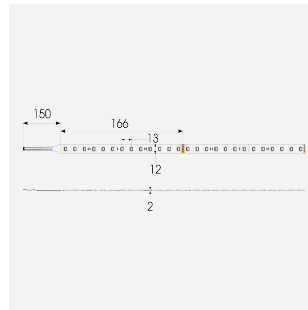

U-Cell Ultra Long LED Strip

U-Cell 48V 14W IP65 RGBW 3000K 20m
Code: U/48/04/65/04/30/S03/01

Category	LED Strip
Application	Hospitality, Residential, Retail
Specification	Performance

PRODUCT FEATURES

- U-CELL Ultra long LED strip suitable for residential (external), hospitality, retail and commercial applications
- Up to 50M can be run from a single power supply, great for external applications when suitable power supply locations are few and far between
- Fast fit plug and play connections remove the need for time consuming soldering of joints
- Joint and connection accessories sold separately
- Low 48V input offers great reliability and safety for outdoor installations, as well as uniform brightness from the beginning to the end of each run
- Available in IP20, IP65 and IP67 ratings, and in drums up to 50M ensuring suitability for any long length internal or external application
- Large strip pack sizes and multiple connector packs offers great time saving and ease when working on a large scale project
- 78

GENERAL INFORMATION	
Wattage	14W/m
Lumens Delivered	275lm/m
Lm/W	92lm/W
Beam Angle	120
CRI	90
CCT	3000K and RGB
Input	48V
Operating Temp	-20°C - 45°C
SDCM	5
Product Weight without Packaging	1.22 kg

TECHNICAL INFORMATION	
Light Source	LED
IP Rating	IP65
Class Protection	3
Internal / External	Internal / External
Surface / Recessed / Suspended	Ceiling, Recessed, Wall
Lumen Depreciation	L70 50,000h
Warranty (Years)	5
CE Mark	Yes
Height	5 mm
LED Strip LEDs Per Metre	78