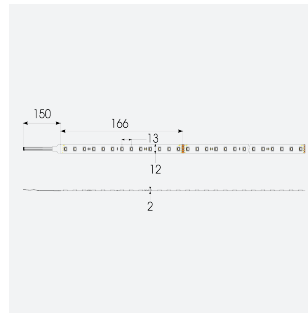

# U-Cell Ultra Long LED Strip

U-Cell 48V 14W IP65 RGBW 3000K 20m  
**Code:** U/48/04/65/04/30/S03/01

<b>Category</b>	LED Strip
<b>Application</b>	Hospitality, Residential, Retail
<b>Specification</b>	Performance

## PRODUCT FEATURES

- U-CELL Ultra long LED strip suitable for residential (external), hospitality, retail and commercial applications
- Up to 50M can be run from a single power supply, great for external applications when suitable power supply locations are few and far between
- Fast fit plug and play connections remove the need for time consuming soldering of joints
- Joint and connection accessories sold separately
- Low 48V input offers great reliability and safety for outdoor installations, as well as uniform brightness from the beginning to the end of each run
- Available in IP20, IP65 and IP67 ratings, and in drums up to 50M ensuring suitability for any long length internal or external application
- Large strip pack sizes and multiple connector packs offers great time saving and ease when working on a large scale project
- 78

GENERAL INFORMATION	
Wattage	14W/m
Lumens Delivered	275lm/m
Lm/W	92lm/W
Beam Angle	120
CRI	90
CCT	3000K and RGB
Input	48V
Operating Temp	-20°C - 45°C
SDCM	5
Product Weight without Packaging	1.22 kg

TECHNICAL INFORMATION	
Light Source	LED
IP Rating	IP65
Class Protection	3
Internal / External	Internal / External
Surface / Recessed / Suspended	Ceiling, Recessed, Wall
Lumen Depreciation	L70 50,000h
Warranty (Years)	5
CE Mark	Yes
Height	5 mm
LED Strip LEDs Per Metre	78