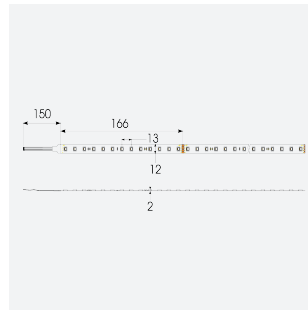

U-Cell Ultra Long LED Strip

U-Cell 48V 14W IP20 RGBW 6500K 20m
Code: U/48/04/20/04/65/S03/01

Category	LED Strip
Application	Hospitality, Residential, Retail
Specification	Performance

PRODUCT FEATURES

- U-CELL Ultra long LED strip suitable for residential (external), hospitality, retail and commercial applications
- Up to 50M can be run from a single power supply, great for external applications when suitable power supply locations are few and far between
- Fast fit plug and play connections remove the need for time consuming soldering of joints
- Joint and connection accessories sold separately
- Low 48V input offers great reliability and safety for outdoor installations, as well as uniform brightness from the beginning to the end of each run
- Available in IP20, IP65 and IP67 ratings, and in drums up to 50M ensuring suitability for any long length internal or external application
- Large strip pack sizes and multiple connector packs offers great time saving and ease when working on a large scale project
- 78

GENERAL INFORMATION	
Wattage	14W/m
Lumens Delivered	300lm/m
Lm/W	97lm/W
Beam Angle	120
CRI	90
CCT	6500K and RGB
Input	48V
Operating Temp	-20°C - 45°C
SDCM	5
Product Weight without Packaging	0.42 kg

TECHNICAL INFORMATION	
Light Source	LED
IP Rating	IP20
Class Protection	3
Internal / External	Internal
Surface / Recessed / Suspended	Ceiling, Recessed, Wall
Lumen Depreciation	L70 50,000h
Warranty (Years)	5
CE Mark	Yes
Height	2 mm
LED Strip LEDs Per Metre	78