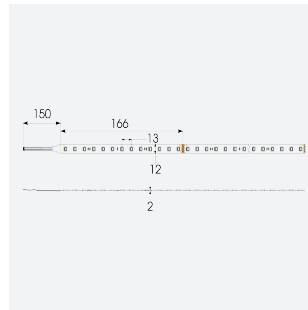

# U-Cell Ultra Long LED Strip

U-Cell 48V 14W IP20 RGBW 6500K 20m

Code: U/48/04/20/04/65/S03/01

Category	LED Strip
Application	Hospitality, Residential, Retail
Specification	Performance

- U-CELL Ultra long LED strip suitable for residential (external), hospitality, retail and commercial applications
- Up to 50M can be run from a single power supply, great for external applications when suitable power supply locations are few and far between
- Fast fit plug and play connections remove the need for time consuming soldering of joints
- Joint and connection accessories sold separately
- Low 48V input offers great reliability and safety for outdoor installations, as well as uniform brightness from the beginning to the end of each run
- Available in IP20, IP65 and IP67 ratings, and in drums up to 50M ensuring suitability for any long length internal or external application
- Large strip pack sizes and multiple connector packs offers great time saving and ease when working on a large scale project
- 78

GENERAL INFORMATION	
Wattage	14W/m
Lumens Delivered	300lm/m
Lm/W	97lm/W
Beam Angle	120
CRI	90
CCT	6500K and RGB
Input	48V
Operating Temp	-20°C - 45°C
SDCM	5
Product Weight without Packaging	0.42 kg

TECHNICAL INFORMATION	
Light Source	LED
IP Rating	IP20
Class Protection	3
Internal / External	Internal
Surface / Recessed / Suspended	Ceiling, Recessed, Wall
Lumen Depreciation	L70 50,000h
Warranty (Years)	5
CE Mark	Yes
Height	2 mm
LED Strip LEDs Per Metre	78