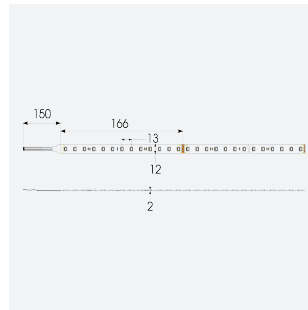

U-Cell Ultra Long LED Strip

U-Cell 48V 14W IP20 RGBW 4000K 20m
Code: U/48/04/20/04/40/S03/01

Category	LED Strip
Application	Hospitality, Residential, Retail
Specification	Performance

PRODUCT FEATURES

- U-CELL Ultra long LED strip suitable for residential (external), hospitality, retail and commercial applications
- Up to 50M can be run from a single power supply, great for external applications when suitable power supply locations are few and far between
- Fast fit plug and play connections remove the need for time consuming soldering of joints
- Joint and connection accessories sold separately
- Low 48V input offers great reliability and safety for outdoor installations, as well as uniform brightness from the beginning to the end of each run
- Available in IP20, IP65 and IP67 ratings, and in drums up to 50M ensuring suitability for any long length internal or external application
- Large strip pack sizes and multiple connector packs offers great time saving and ease when working on a large scale project
- 78

GENERAL INFORMATION	
Wattage	14W/m
Lumens Delivered	300lm/m
Lm/W	97lm/W
Beam Angle	120
CRI	90
CCT	4000K and RGB
Input	48V
Operating Temp	-20°C - 45°C
SDCM	5
Product Weight without Packaging	0.42 kg

TECHNICAL INFORMATION	
Light Source	LED
IP Rating	IP20
Class Protection	3
Internal / External	Internal
Surface / Recessed / Suspended	Ceiling, Recessed, Wall
Lumen Depreciation	L70 50,000h
Warranty (Years)	5
CE Mark	Yes
Height	2 mm
LED Strip LEDs Per Metre	78