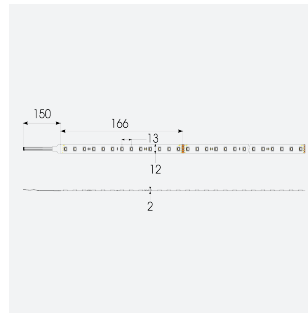

# U-Cell Ultra Long LED Strip

U-Cell 48V 14W IP20 RGBW 4000K 20m  
**Code: U/48/04/20/04/40/S03/01**

Category	LED Strip
Application	Hospitality, Residential, Retail
Specification	Performance

## PRODUCT FEATURES

- U-CELL Ultra long LED strip suitable for residential (external), hospitality, retail and commercial applications
- Up to 50M can be run from a single power supply, great for external applications when suitable power supply locations are few and far between
- Fast fit plug and play connections remove the need for time consuming soldering of joints
- Joint and connection accessories sold separately
- Low 48V input offers great reliability and safety for outdoor installations, as well as uniform brightness from the beginning to the end of each run
- Available in IP20, IP65 and IP67 ratings, and in drums up to 50M ensuring suitability for any long length internal or external application
- Large strip pack sizes and multiple connector packs offers great time saving and ease when working on a large scale project
- 78

GENERAL INFORMATION	
Wattage	14W/m
Lumens Delivered	300lm/m
Lm/W	97lm/W
Beam Angle	120
CRI	90
CCT	4000K and RGB
Input	48V
Operating Temp	-20°C - 45°C
SDCM	5
Product Weight without Packaging	0.42 kg

TECHNICAL INFORMATION	
Light Source	LED
IP Rating	IP20
Class Protection	3
Internal / External	Internal
Surface / Recessed / Suspended	Ceiling, Recessed, Wall
Lumen Depreciation	L70 50,000h
Warranty (Years)	5
CE Mark	Yes
Height	2 mm
LED Strip LEDs Per Metre	78