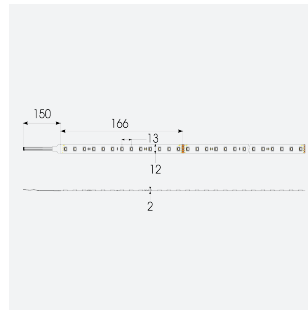

U-Cell Ultra Long LED Strip

U-Cell 48V 14W IP20 RGBW 3000K 20m

Code: U/48/04/20/04/30/S03/01

Category	LED Strip
Application	Hospitality, Residential, Retail
Specification	Performance

- U-CELL Ultra long LED strip suitable for residential (external), hospitality, retail and commercial applications
- Up to 50M can be run from a single power supply, great for external applications when suitable power supply locations are few and far between
- Fast fit plug and play connections remove the need for time consuming soldering of joints
- Joint and connection accessories sold separately
- Low 48V input offers great reliability and safety for outdoor installations, as well as uniform brightness from the beginning to the end of each run
- Available in IP20, IP65 and IP67 ratings, and in drums up to 50M ensuring suitability for any long length internal or external application
- Large strip pack sizes and multiple connector packs offers great time saving and ease when working on a large scale project
- 78

GENERAL INFORMATION	
Wattage	14W/m
Lumens Delivered	280lm/m
Lm/W	93lm/W
Beam Angle	120
CRI	90
CCT	3000K and RGB
Input	48V
Operating Temp	-20°C - 45°C
SDCM	5
Product Weight without Packaging	0.42 kg

TECHNICAL INFORMATION	
Light Source	LED
IP Rating	IP20
Class Protection	3
Internal / External	Internal
Surface / Recessed / Suspended	Ceiling, Recessed, Wall
Lumen Depreciation	L70 50,000h
Warranty (Years)	5
CE Mark	Yes
Height	2 mm
LED Strip LEDs Per Metre	78