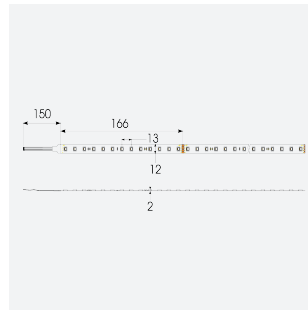

U-Cell Ultra Long LED Strip

U-Cell 48V 14W IP20 RGBW 3000K 20m
Code: U/48/04/20/04/30/S03/01

Category	LED Strip
Application	Hospitality, Residential, Retail
Specification	Performance

PRODUCT FEATURES

- U-CELL Ultra long LED strip suitable for residential (external), hospitality, retail and commercial applications
- Up to 50M can be run from a single power supply, great for external applications when suitable power supply locations are few and far between
- Fast fit plug and play connections remove the need for time consuming soldering of joints
- Joint and connection accessories sold separately
- Low 48V input offers great reliability and safety for outdoor installations, as well as uniform brightness from the beginning to the end of each run
- Available in IP20, IP65 and IP67 ratings, and in drums up to 50M ensuring suitability for any long length internal or external application
- Large strip pack sizes and multiple connector packs offers great time saving and ease when working on a large scale project
- 78

GENERAL INFORMATION	
Wattage	14W/m
Lumens Delivered	280lm/m
Lm/W	93lm/W
Beam Angle	120
CRI	90
CCT	3000K and RGB
Input	48V
Operating Temp	-20°C - 45°C
SDCM	5
Product Weight without Packaging	0.42 kg

TECHNICAL INFORMATION	
Light Source	LED
IP Rating	IP20
Class Protection	3
Internal / External	Internal
Surface / Recessed / Suspended	Ceiling, Recessed, Wall
Lumen Depreciation	L70 50,000h
Warranty (Years)	5
CE Mark	Yes
Height	2 mm
LED Strip LEDs Per Metre	78