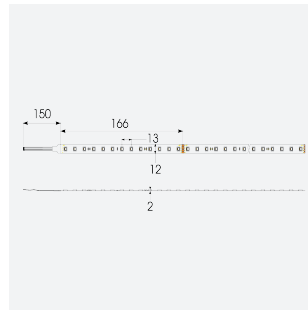

# U-Cell Ultra Long LED Strip

U-Cell 48V 14W IP20 RGBW 3000K 20m  
**Code: U/48/04/20/04/30/S03/01**

Category	LED Strip
Application	Hospitality, Residential, Retail
Specification	Performance

## PRODUCT FEATURES

- U-CELL Ultra long LED strip suitable for residential (external), hospitality, retail and commercial applications
- Up to 50M can be run from a single power supply, great for external applications when suitable power supply locations are few and far between
- Fast fit plug and play connections remove the need for time consuming soldering of joints
- Joint and connection accessories sold separately
- Low 48V input offers great reliability and safety for outdoor installations, as well as uniform brightness from the beginning to the end of each run
- Available in IP20, IP65 and IP67 ratings, and in drums up to 50M ensuring suitability for any long length internal or external application
- Large strip pack sizes and multiple connector packs offers great time saving and ease when working on a large scale project
- 78

GENERAL INFORMATION	
Wattage	14W/m
Lumens Delivered	280lm/m
Lm/W	93lm/W
Beam Angle	120
CRI	90
CCT	3000K and RGB
Input	48V
Operating Temp	-20°C - 45°C
SDCM	5
Product Weight without Packaging	0.42 kg

TECHNICAL INFORMATION	
Light Source	LED
IP Rating	IP20
Class Protection	3
Internal / External	Internal
Surface / Recessed / Suspended	Ceiling, Recessed, Wall
Lumen Depreciation	L70 50,000h
Warranty (Years)	5
CE Mark	Yes
Height	2 mm
LED Strip LEDs Per Metre	78