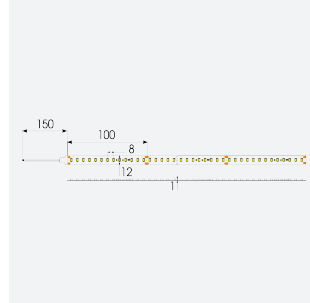

U-Cell Ultra Long LED Strip

U-Cell 48V 9.6W IP67 White 6500K 30m
Code: U/48/03/67/01/65/S03/01

Category	LED Strip
Application	Hospitality, Residential, Retail
Specification	Performance

PRODUCT FEATURES

- U-CELL Ultra long LED strip suitable for residential (external), hospitality, retail and commercial applications
- Up to 50M can be run from a single power supply, great for external applications when suitable power supply locations are few and far between
- Fast fit plug and play connections remove the need for time consuming soldering of joints
- Joint and connection accessories sold separately
- Low 48V input offers great reliability and safety for outdoor installations, as well as uniform brightness from the beginning to the end of each run
- Available in IP20, IP65 and IP67 ratings, and in drums up to 50M ensuring suitability for any long length internal or external application
- Large strip pack sizes and multiple connector packs offers great time saving and ease when working on a large scale project
- 130

GENERAL INFORMATION	
Wattage	9.6W/m
Lumens Delivered	980lm/m
Lm/W	103lm/W
Beam Angle	120
CRI	90
CCT	6500K
Input	48V
Operating Temp	-20°C - 45°C
SDCM	3
Product Weight without Packaging	1.62 kg

TECHNICAL INFORMATION	
Light Source	LED
IP Rating	IP67
Class Protection	3
Internal / External	Internal / External
Surface / Recessed / Suspended	Ceiling, Recessed, Wall
Lumen Depreciation	L70 50,000h
Warranty (Years)	5
CE Mark	Yes
Height	4.5 mm
LED Strip LEDs Per Metre	130