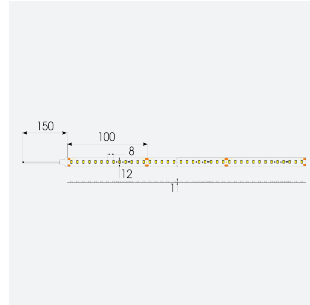

U-Cell Ultra Long LED Strip

U-Cell 48V 9.6W IP67 White 6500K 30m

Code: U/48/03/67/01/65/S03/01

Category	LED Strip
Application	Hospitality, Residential, Retail
Specification	Performance

- U-CELL Ultra long LED strip suitable for residential (external), hospitality, retail and commercial applications
- Up to 50M can be run from a single power supply, great for external applications when suitable power supply locations are few and far between
- Fast fit plug and play connections remove the need for time consuming soldering of joints
- Joint and connection accessories sold separately
- Low 48V input offers great reliability and safety for outdoor installations, as well as uniform brightness from the beginning to the end of each run
- Available in IP20, IP65 and IP67 ratings, and in drums up to 50M ensuring suitability for any long length internal or external application
- Large strip pack sizes and multiple connector packs offers great time saving and ease when working on a large scale project
- 130

GENERAL INFORMATION	
Wattage	9.6W/m
Lumens Delivered	980lm/m
Lm/W	103lm/W
Beam Angle	120
CRI	90
CCT	6500K
Input	48V
Operating Temp	-20°C - 45°C
SDCM	3
Product Weight without Packaging	1.62 kg

TECHNICAL INFORMATION	
Light Source	LED
IP Rating	IP67
Class Protection	3
Internal / External	Internal / External
Surface / Recessed / Suspended	Ceiling, Recessed, Wall
Lumen Depreciation	L70 50,000h
Warranty (Years)	5
CE Mark	Yes
Height	4.5 mm
LED Strip LEDs Per Metre	130