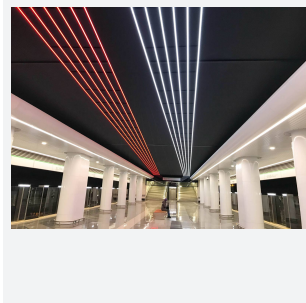

# U-Cell Ultra Long LED Strip

U-Cell 48V 9.6W IP67 White 6500K 30m  
**Code: U/48/03/67/01/65/S03/01**

Category	LED Strip
Application	Hospitality, Residential, Retail
Specification	Performance

## PRODUCT FEATURES

- U-CELL Ultra long LED strip suitable for residential (external), hospitality, retail and commercial applications
- Up to 50M can be run from a single power supply, great for external applications when suitable power supply locations are few and far between
- Fast fit plug and play connections remove the need for time consuming soldering of joints
- Joint and connection accessories sold separately
- Low 48V input offers great reliability and safety for outdoor installations, as well as uniform brightness from the beginning to the end of each run
- Available in IP20, IP65 and IP67 ratings, and in drums up to 50M ensuring suitability for any long length internal or external application
- Large strip pack sizes and multiple connector packs offers great time saving and ease when working on a large scale project
- 130