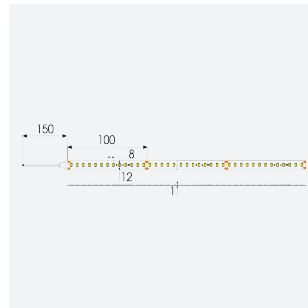

# U-Cell Ultra Long LED Strip

U-Cell 48V 9.6W IP67 White 6500K 30m  
**Code: U/48/03/67/01/65/S03/01**

Category	LED Strip
Application	Hospitality, Residential, Retail
Specification	Performance

## PRODUCT FEATURES

- U-CELL Ultra long LED strip suitable for residential (external), hospitality, retail and commercial applications
- Up to 50M can be run from a single power supply, great for external applications when suitable power supply locations are few and far between
- Fast fit plug and play connections remove the need for time consuming soldering of joints
- Joint and connection accessories sold separately
- Low 48V input offers great reliability and safety for outdoor installations, as well as uniform brightness from the beginning to the end of each run
- Available in IP20, IP65 and IP67 ratings, and in drums up to 50M ensuring suitability for any long length internal or external application
- Large strip pack sizes and multiple connector packs offers great time saving and ease when working on a large scale project
- 130

GENERAL INFORMATION	
Wattage	9.6W/m
Lumens Delivered	980lm/m
Lm/W	103lm/W
Beam Angle	120
CRI	90
CCT	6500K
Input	48V
Operating Temp	-20°C - 45°C
SDCM	3
Product Weight without Packaging	1.62 kg

TECHNICAL INFORMATION	
Light Source	LED
IP Rating	IP67
Class Protection	3
Internal / External	Internal / External
Surface / Recessed / Suspended	Ceiling, Recessed, Wall
Lumen Depreciation	L70 50,000h
Warranty (Years)	5
CE Mark	Yes
Height	4 mm
LED Strip LEDs Per Metre	130