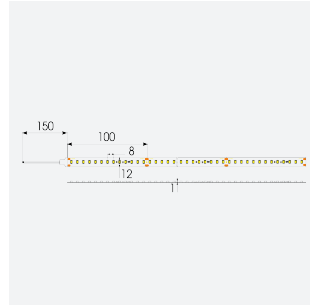

U-Cell Ultra Long LED Strip

U-Cell 48V 9.6W IP67 White 4000K 30m
Code: U/48/03/67/01/40/S03/01

Category	LED Strip
Application	Hospitality, Residential, Retail
Specification	Performance

PRODUCT FEATURES

- U-CELL Ultra long LED strip suitable for residential (external), hospitality, retail and commercial applications
- Up to 50M can be run from a single power supply, great for external applications when suitable power supply locations are few and far between
- Fast fit plug and play connections remove the need for time consuming soldering of joints
- Joint and connection accessories sold separately
- Low 48V input offers great reliability and safety for outdoor installations, as well as uniform brightness from the beginning to the end of each run
- Available in IP20, IP65 and IP67 ratings, and in drums up to 50M ensuring suitability for any long length internal or external application
- Large strip pack sizes and multiple connector packs offers great time saving and ease when working on a large scale project
- 130

GENERAL INFORMATION	
Wattage	9.6W/m
Lumens Delivered	980lm/m
Lm/W	103lm/W
Beam Angle	120
CRI	90
CCT	4000K
Input	48V
Operating Temp	-20°C - 45°C
SDCM	3
Product Weight without Packaging	1.62 kg

TECHNICAL INFORMATION	
Light Source	LED
IP Rating	IP67
Class Protection	3
Internal / External	Internal / External
Surface / Recessed / Suspended	Ceiling, Recessed, Wall
Lumen Depreciation	L70 50,000h
Warranty (Years)	5
CE Mark	Yes
Height	4.5 mm
LED Strip LEDs Per Metre	130