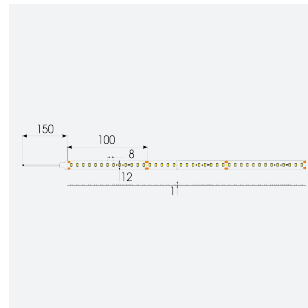

U-Cell Ultra Long LED Strip

U-Cell 48V 9.6W IP67 White 4000K 30m
Code: U/48/03/67/01/40/S03/01

Category	LED Strip
Application	Hospitality, Residential, Retail
Specification	Performance

PRODUCT FEATURES

- U-CELL Ultra long LED strip suitable for residential (external), hospitality, retail and commercial applications
- Up to 50M can be run from a single power supply, great for external applications when suitable power supply locations are few and far between
- Fast fit plug and play connections remove the need for time consuming soldering of joints
- Joint and connection accessories sold separately
- Low 48V input offers great reliability and safety for outdoor installations, as well as uniform brightness from the beginning to the end of each run
- Available in IP20, IP65 and IP67 ratings, and in drums up to 50M ensuring suitability for any long length internal or external application
- Large strip pack sizes and multiple connector packs offers great time saving and ease when working on a large scale project
- 130

GENERAL INFORMATION	
Wattage	9.6W/m
Lumens Delivered	980lm/m
Lm/W	103lm/W
Beam Angle	120
CRI	90
CCT	4000K
Input	48V
Operating Temp	-20°C - 45°C
SDCM	3
Product Weight without Packaging	1.62 kg

TECHNICAL INFORMATION	
Light Source	LED
IP Rating	IP67
Class Protection	3
Internal / External	Internal / External
Surface / Recessed / Suspended	Ceiling, Recessed, Wall
Lumen Depreciation	L70 50,000h
Warranty (Years)	5
CE Mark	Yes
Height	4 mm
LED Strip LEDs Per Metre	130