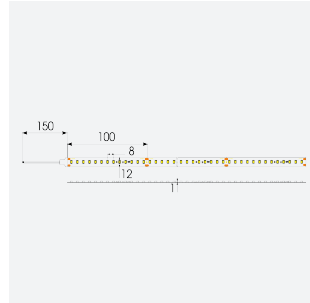

U-Cell Ultra Long LED Strip

U-Cell 48V 9.6W IP67 White 4000K 30m

Code: U/48/03/67/01/40/S03/01

Category	LED Strip
Application	Hospitality, Residential, Retail
Specification	Performance

- U-CELL Ultra long LED strip suitable for residential (external), hospitality, retail and commercial applications
- Up to 50M can be run from a single power supply, great for external applications when suitable power supply locations are few and far between
- Fast fit plug and play connections remove the need for time consuming soldering of joints
- Joint and connection accessories sold separately
- Low 48V input offers great reliability and safety for outdoor installations, as well as uniform brightness from the beginning to the end of each run
- Available in IP20, IP65 and IP67 ratings, and in drums up to 50M ensuring suitability for any long length internal or external application
- Large strip pack sizes and multiple connector packs offers great time saving and ease when working on a large scale project
- 130

GENERAL INFORMATION	
Wattage	9.6W/m
Lumens Delivered	980lm/m
Lm/W	103lm/W
Beam Angle	120
CRI	90
CCT	4000K
Input	48V
Operating Temp	-20°C - 45°C
SDCM	3
Product Weight without Packaging	1.62 kg

TECHNICAL INFORMATION	
Light Source	LED
IP Rating	IP67
Class Protection	3
Internal / External	Internal / External
Surface / Recessed / Suspended	Ceiling, Recessed, Wall
Lumen Depreciation	L70 50,000h
Warranty (Years)	5
CE Mark	Yes
Height	4.5 mm
LED Strip LEDs Per Metre	130