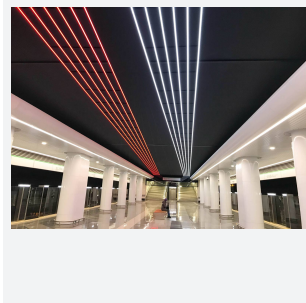

U-Cell Ultra Long LED Strip

U-Cell 48V 9.6W IP67 White 4000K 30m
Code: U/48/03/67/01/40/S03/01

Category	LED Strip
Application	Hospitality, Residential, Retail
Specification	Performance

PRODUCT FEATURES

- U-CELL Ultra long LED strip suitable for residential (external), hospitality, retail and commercial applications
- Up to 50M can be run from a single power supply, great for external applications when suitable power supply locations are few and far between
- Fast fit plug and play connections remove the need for time consuming soldering of joints
- Joint and connection accessories sold separately
- Low 48V input offers great reliability and safety for outdoor installations, as well as uniform brightness from the beginning to the end of each run
- Available in IP20, IP65 and IP67 ratings, and in drums up to 50M ensuring suitability for any long length internal or external application
- Large strip pack sizes and multiple connector packs offers great time saving and ease when working on a large scale project
- 130