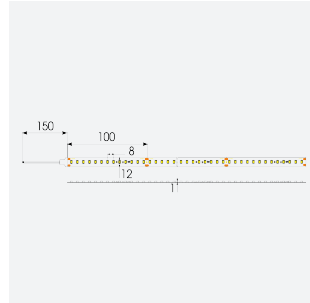

# U-Cell Ultra Long LED Strip

U-Cell 48V 9.6W IP67 White 3000K 30m

Code: U/48/03/67/01/30/S03/01

Category	LED Strip
Application	Hospitality, Residential, Retail
Specification	Performance

- U-CELL Ultra long LED strip suitable for residential (external), hospitality, retail and commercial applications
- Up to 50M can be run from a single power supply, great for external applications when suitable power supply locations are few and far between
- Fast fit plug and play connections remove the need for time consuming soldering of joints
- Joint and connection accessories sold separately
- Low 48V input offers great reliability and safety for outdoor installations, as well as uniform brightness from the beginning to the end of each run
- Available in IP20, IP65 and IP67 ratings, and in drums up to 50M ensuring suitability for any long length internal or external application
- Large strip pack sizes and multiple connector packs offers great time saving and ease when working on a large scale project
- 130

GENERAL INFORMATION	
Wattage	9.6W/m
Lumens Delivered	920lm/m
Lm/W	97lm/W
Beam Angle	120
CRI	90
CCT	3000K
Input	48V
Operating Temp	-20°C - 45°C
SDCM	3
Product Weight without Packaging	1.62 kg

TECHNICAL INFORMATION	
Light Source	LED
IP Rating	IP67
Class Protection	3
Internal / External	Internal / External
Surface / Recessed / Suspended	Ceiling, Recessed, Wall
Lumen Depreciation	L70 50,000h
Warranty (Years)	5
CE Mark	Yes
Height	4.5 mm
LED Strip LEDs Per Metre	130