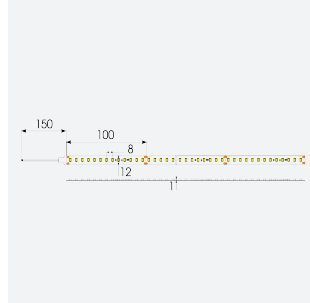

U-Cell Ultra Long LED Strip

U-Cell 48V 9.6W IP67 White 3000K 30m
Code: U/48/03/67/01/30/S03/01

Category	LED Strip
Application	Hospitality, Residential, Retail
Specification	Performance

PRODUCT FEATURES

- U-CELL Ultra long LED strip suitable for residential (external), hospitality, retail and commercial applications
- Up to 50M can be run from a single power supply, great for external applications when suitable power supply locations are few and far between
- Fast fit plug and play connections remove the need for time consuming soldering of joints
- Joint and connection accessories sold separately
- Low 48V input offers great reliability and safety for outdoor installations, as well as uniform brightness from the beginning to the end of each run
- Available in IP20, IP65 and IP67 ratings, and in drums up to 50M ensuring suitability for any long length internal or external application
- Large strip pack sizes and multiple connector packs offers great time saving and ease when working on a large scale project
- 130

GENERAL INFORMATION	
Wattage	9.6W/m
Lumens Delivered	920lm/m
Lm/W	97lm/W
Beam Angle	120
CRI	90
CCT	3000K
Input	48V
Operating Temp	-20°C - 45°C
SDCM	3
Product Weight without Packaging	1.62 kg

TECHNICAL INFORMATION	
Light Source	LED
IP Rating	IP67
Class Protection	3
Internal / External	Internal / External
Surface / Recessed / Suspended	Ceiling, Recessed, Wall
Lumen Depreciation	L70 50,000h
Warranty (Years)	5
CE Mark	Yes
Height	4.5 mm
LED Strip LEDs Per Metre	130