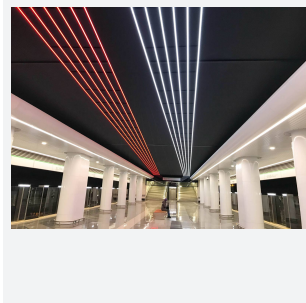

U-Cell Ultra Long LED Strip

U-Cell 48V 9.6W IP67 White 2700K 30m
Code: U/48/03/67/01/27/S03/01

Category	LED Strip
Application	Hospitality, Residential, Retail
Specification	Performance

PRODUCT FEATURES

- U-CELL Ultra long LED strip suitable for residential (external), hospitality, retail and commercial applications
- Up to 50M can be run from a single power supply, great for external applications when suitable power supply locations are few and far between
- Fast fit plug and play connections remove the need for time consuming soldering of joints
- Joint and connection accessories sold separately
- Low 48V input offers great reliability and safety for outdoor installations, as well as uniform brightness from the beginning to the end of each run
- Available in IP20, IP65 and IP67 ratings, and in drums up to 50M ensuring suitability for any long length internal or external application
- Large strip pack sizes and multiple connector packs offers great time saving and ease when working on a large scale project
- 130