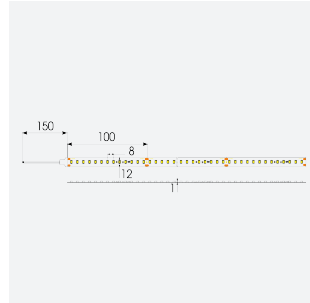

U-Cell Ultra Long LED Strip

U-Cell 48V 9.6W IP67 White 2700K 30m

Code: U/48/03/67/01/27/S03/01

Category	LED Strip
Application	Hospitality, Residential, Retail
Specification	Performance

- U-CELL Ultra long LED strip suitable for residential (external), hospitality, retail and commercial applications
- Up to 50M can be run from a single power supply, great for external applications when suitable power supply locations are few and far between
- Fast fit plug and play connections remove the need for time consuming soldering of joints
- Joint and connection accessories sold separately
- Low 48V input offers great reliability and safety for outdoor installations, as well as uniform brightness from the beginning to the end of each run
- Available in IP20, IP65 and IP67 ratings, and in drums up to 50M ensuring suitability for any long length internal or external application
- Large strip pack sizes and multiple connector packs offers great time saving and ease when working on a large scale project
- 130

GENERAL INFORMATION	
Wattage	9.6W/m
Lumens Delivered	900lm/m
Lm/W	94lm/W
Beam Angle	120
CRI	90
CCT	2700K
Input	48V
Operating Temp	-20°C - 45°C
SDCM	3
Product Weight without Packaging	1.62 kg

TECHNICAL INFORMATION	
Light Source	LED
IP Rating	IP67
Class Protection	3
Internal / External	Internal / External
Surface / Recessed / Suspended	Ceiling, Recessed, Wall
Lumen Depreciation	L70 50,000h
Warranty (Years)	5
CE Mark	Yes
Height	4.5 mm
LED Strip LEDs Per Metre	130