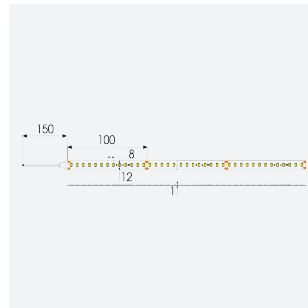

U-Cell Ultra Long LED Strip

U-Cell 48V 9.6W IP67 White 2700K 30m
Code: U/48/03/67/01/27/S03/01

Category	LED Strip
Application	Hospitality, Residential, Retail
Specification	Performance

PRODUCT FEATURES

- U-CELL Ultra long LED strip suitable for residential (external), hospitality, retail and commercial applications
- Up to 50M can be run from a single power supply, great for external applications when suitable power supply locations are few and far between
- Fast fit plug and play connections remove the need for time consuming soldering of joints
- Joint and connection accessories sold separately
- Low 48V input offers great reliability and safety for outdoor installations, as well as uniform brightness from the beginning to the end of each run
- Available in IP20, IP65 and IP67 ratings, and in drums up to 50M ensuring suitability for any long length internal or external application
- Large strip pack sizes and multiple connector packs offers great time saving and ease when working on a large scale project
- 130

GENERAL INFORMATION	
Wattage	9.6W/m
Lumens Delivered	900lm/m
Lm/W	94lm/W
Beam Angle	120
CRI	90
CCT	2700K
Input	48V
Operating Temp	-20°C - 45°C
SDCM	3
Product Weight without Packaging	1.62 kg

TECHNICAL INFORMATION	
Light Source	LED
IP Rating	IP67
Class Protection	3
Internal / External	Internal / External
Surface / Recessed / Suspended	Ceiling, Recessed, Wall
Lumen Depreciation	L70 50,000h
Warranty (Years)	5
CE Mark	Yes
Height	4 mm
LED Strip LEDs Per Metre	130