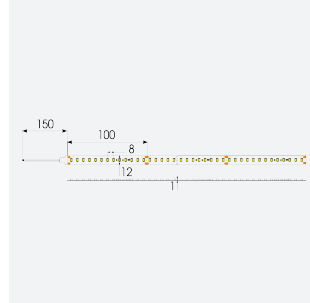

# U-Cell Ultra Long LED Strip

U-Cell 48V 9.6W IP67 White 2700K 30m  
**Code: U/48/03/67/01/27/S03/01**

Category	LED Strip
Application	Hospitality, Residential, Retail
Specification	Performance

## PRODUCT FEATURES

- U-CELL Ultra long LED strip suitable for residential (external), hospitality, retail and commercial applications
- Up to 50M can be run from a single power supply, great for external applications when suitable power supply locations are few and far between
- Fast fit plug and play connections remove the need for time consuming soldering of joints
- Joint and connection accessories sold separately
- Low 48V input offers great reliability and safety for outdoor installations, as well as uniform brightness from the beginning to the end of each run
- Available in IP20, IP65 and IP67 ratings, and in drums up to 50M ensuring suitability for any long length internal or external application
- Large strip pack sizes and multiple connector packs offers great time saving and ease when working on a large scale project
- 130

GENERAL INFORMATION	
Wattage	9.6W/m
Lumens Delivered	900lm/m
Lm/W	94lm/W
Beam Angle	120
CRI	90
CCT	2700K
Input	48V
Operating Temp	-20°C - 45°C
SDCM	3
Product Weight without Packaging	1.62 kg

TECHNICAL INFORMATION	
Light Source	LED
IP Rating	IP67
Class Protection	3
Internal / External	Internal / External
Surface / Recessed / Suspended	Ceiling, Recessed, Wall
Lumen Depreciation	L70 50,000h
Warranty (Years)	5
CE Mark	Yes
Height	4.5 mm
LED Strip LEDs Per Metre	130