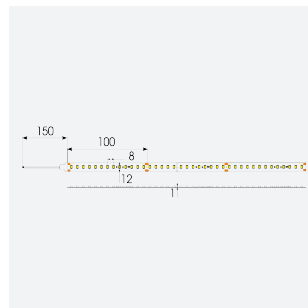

# U-Cell Ultra Long LED Strip

U-Cell 48V 9.6W IP65 White 6500K 30m  
**Code: U/48/03/65/01/65/S03/01**

<b>Category</b>	LED Strip
<b>Application</b>	Hospitality, Residential, Retail
<b>Specification</b>	Performance

## PRODUCT FEATURES

- U-CELL Ultra long LED strip suitable for residential (external), hospitality, retail and commercial applications
- Up to 50M can be run from a single power supply, great for external applications when suitable power supply locations are few and far between
- Fast fit plug and play connections remove the need for time consuming soldering of joints
- Joint and connection accessories sold separately
- Low 48V input offers great reliability and safety for outdoor installations, as well as uniform brightness from the beginning to the end of each run
- Available in IP20, IP65 and IP67 ratings, and in drums up to 50M ensuring suitability for any long length internal or external application
- Large strip pack sizes and multiple connector packs offers great time saving and ease when working on a large scale project
- 130

GENERAL INFORMATION	
Wattage	9.6W/m
Lumens Delivered	980lm/m
Lm/W	103lm/W
Beam Angle	120
CRI	90
CCT	6500K
Input	48V
Operating Temp	-20°C - 45°C
SDCM	3
Product Weight without Packaging	1.62 kg

TECHNICAL INFORMATION	
Light Source	LED
IP Rating	IP65
Class Protection	3
Internal / External	Internal / External
Surface / Recessed / Suspended	Ceiling, Recessed, Wall
Lumen Depreciation	L70 50,000h
Warranty (Years)	5
CE Mark	Yes
Height	5 mm
LED Strip LEDs Per Metre	130