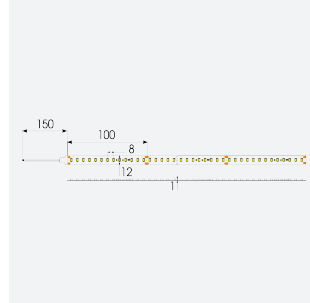

U-Cell Ultra Long LED Strip

U-Cell 48V 9.6W IP65 White 6500K 30m
Code: U/48/03/65/01/65/S03/01

Category	LED Strip
Application	Hospitality, Residential, Retail
Specification	Performance

PRODUCT FEATURES

- U-CELL Ultra long LED strip suitable for residential (external), hospitality, retail and commercial applications
- Up to 50M can be run from a single power supply, great for external applications when suitable power supply locations are few and far between
- Fast fit plug and play connections remove the need for time consuming soldering of joints
- Joint and connection accessories sold separately
- Low 48V input offers great reliability and safety for outdoor installations, as well as uniform brightness from the beginning to the end of each run
- Available in IP20, IP65 and IP67 ratings, and in drums up to 50M ensuring suitability for any long length internal or external application
- Large strip pack sizes and multiple connector packs offers great time saving and ease when working on a large scale project
- 130

GENERAL INFORMATION	
Wattage	9.6W/m
Lumens Delivered	980lm/m
Lm/W	103lm/W
Beam Angle	120
CRI	90
CCT	6500K
Input	48V
Operating Temp	-20°C - 45°C
SDCM	3
Product Weight without Packaging	1.62 kg

TECHNICAL INFORMATION	
Light Source	LED
IP Rating	IP65
Class Protection	3
Internal / External	Internal / External
Surface / Recessed / Suspended	Ceiling, Recessed, Wall
Lumen Depreciation	L70 50,000h
Warranty (Years)	5
CE Mark	Yes
Height	5 mm
LED Strip LEDs Per Metre	130