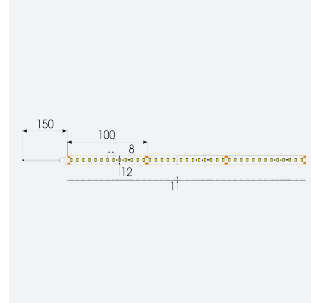

U-Cell Ultra Long LED Strip

U-Cell 48V 9.6W IP65 White 6500K 30m
Code: U/48/03/65/01/65/S03/01

Category	LED Strip
Application	Hospitality, Residential, Retail
Specification	Performance

PRODUCT FEATURES

- U-CELL Ultra long LED strip suitable for residential (external), hospitality, retail and commercial applications
- Up to 50M can be run from a single power supply, great for external applications when suitable power supply locations are few and far between
- Fast fit plug and play connections remove the need for time consuming soldering of joints
- Joint and connection accessories sold separately
- Low 48V input offers great reliability and safety for outdoor installations, as well as uniform brightness from the beginning to the end of each run
- Available in IP20, IP65 and IP67 ratings, and in drums up to 50M ensuring suitability for any long length internal or external application
- Large strip pack sizes and multiple connector packs offers great time saving and ease when working on a large scale project
- 130

GENERAL INFORMATION	
Wattage	9.6W/m
Lumens Delivered	980lm/m
Lm/W	103lm/W
Beam Angle	120
CRI	90
CCT	6500K
Input	48V
Operating Temp	-20°C - 45°C
SDCM	3
Product Weight without Packaging	1.62 kg

TECHNICAL INFORMATION	
Light Source	LED
IP Rating	IP65
Class Protection	3
Internal / External	Internal / External
Surface / Recessed / Suspended	Ceiling, Recessed, Wall
Lumen Depreciation	L70 50,000h
Warranty (Years)	5
CE Mark	Yes
Height	5 mm
LED Strip LEDs Per Metre	130