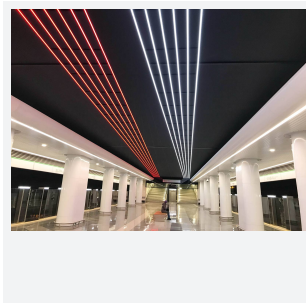

# U-Cell Ultra Long LED Strip

U-Cell 48V 9.6W IP65 White 6500K 30m  
**Code: U/48/03/65/01/65/S03/01**

<b>Category</b>	LED Strip
<b>Application</b>	Hospitality, Residential, Retail
<b>Specification</b>	Performance

## PRODUCT FEATURES

- U-CELL Ultra long LED strip suitable for residential (external), hospitality, retail and commercial applications
- Up to 50M can be run from a single power supply, great for external applications when suitable power supply locations are few and far between
- Fast fit plug and play connections remove the need for time consuming soldering of joints
- Joint and connection accessories sold separately
- Low 48V input offers great reliability and safety for outdoor installations, as well as uniform brightness from the beginning to the end of each run
- Available in IP20, IP65 and IP67 ratings, and in drums up to 50M ensuring suitability for any long length internal or external application
- Large strip pack sizes and multiple connector packs offers great time saving and ease when working on a large scale project
- 130