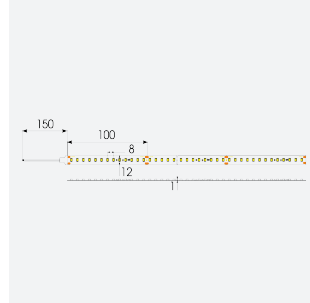

U-Cell Ultra Long LED Strip

U-Cell 48V 9.6W IP65 White 4000K 30m

Code: U/48/03/65/01/40/S03/01

Category	LED Strip
Application	Hospitality, Residential, Retail
Specification	Performance

- U-CELL Ultra long LED strip suitable for residential (external), hospitality, retail and commercial applications
- Up to 50M can be run from a single power supply, great for external applications when suitable power supply locations are few and far between
- Fast fit plug and play connections remove the need for time consuming soldering of joints
- Joint and connection accessories sold separately
- Low 48V input offers great reliability and safety for outdoor installations, as well as uniform brightness from the beginning to the end of each run
- Available in IP20, IP65 and IP67 ratings, and in drums up to 50M ensuring suitability for any long length internal or external application
- Large strip pack sizes and multiple connector packs offers great time saving and ease when working on a large scale project
- 130

GENERAL INFORMATION	
Wattage	9.6W/m
Lumens Delivered	980lm/m
Lm/W	103lm/W
Beam Angle	120
CRI	90
CCT	4000K
Input	48V
Operating Temp	-20°C - 45°C
SDCM	3
Product Weight without Packaging	1.62 kg

TECHNICAL INFORMATION	
Light Source	LED
IP Rating	IP65
Class Protection	3
Internal / External	Internal / External
Surface / Recessed / Suspended	Ceiling, Recessed, Wall
Lumen Depreciation	L70 50,000h
Warranty (Years)	5
CE Mark	Yes
Height	5 mm
LED Strip LEDs Per Metre	130