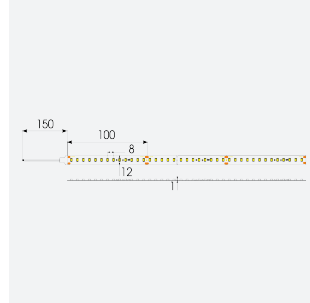

U-Cell Ultra Long LED Strip

U-Cell 48V 9.6W IP65 White 4000K 30m
Code: U/48/03/65/01/40/S03/01

Category	LED Strip
Application	Hospitality, Residential, Retail
Specification	Performance

PRODUCT FEATURES

- U-CELL Ultra long LED strip suitable for residential (external), hospitality, retail and commercial applications
- Up to 50M can be run from a single power supply, great for external applications when suitable power supply locations are few and far between
- Fast fit plug and play connections remove the need for time consuming soldering of joints
- Joint and connection accessories sold separately
- Low 48V input offers great reliability and safety for outdoor installations, as well as uniform brightness from the beginning to the end of each run
- Available in IP20, IP65 and IP67 ratings, and in drums up to 50M ensuring suitability for any long length internal or external application
- Large strip pack sizes and multiple connector packs offers great time saving and ease when working on a large scale project
- 130

GENERAL INFORMATION	
Wattage	9.6W/m
Lumens Delivered	980lm/m
Lm/W	103lm/W
Beam Angle	120
CRI	90
CCT	4000K
Input	48V
Operating Temp	-20°C - 45°C
SDCM	3
Product Weight without Packaging	1.62 kg

TECHNICAL INFORMATION	
Light Source	LED
IP Rating	IP65
Class Protection	3
Internal / External	Internal / External
Surface / Recessed / Suspended	Ceiling, Recessed, Wall
Lumen Depreciation	L70 50,000h
Warranty (Years)	5
CE Mark	Yes
Height	5 mm
LED Strip LEDs Per Metre	130