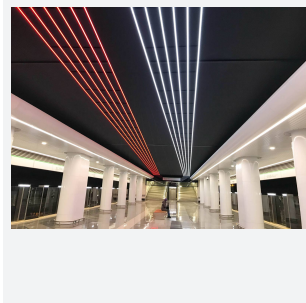

U-Cell Ultra Long LED Strip

U-Cell 48V 9.6W IP65 White 4000K 30m
Code: U/48/03/65/01/40/S03/01

Category	LED Strip
Application	Hospitality, Residential, Retail
Specification	Performance

PRODUCT FEATURES

- U-CELL Ultra long LED strip suitable for residential (external), hospitality, retail and commercial applications
- Up to 50M can be run from a single power supply, great for external applications when suitable power supply locations are few and far between
- Fast fit plug and play connections remove the need for time consuming soldering of joints
- Joint and connection accessories sold separately
- Low 48V input offers great reliability and safety for outdoor installations, as well as uniform brightness from the beginning to the end of each run
- Available in IP20, IP65 and IP67 ratings, and in drums up to 50M ensuring suitability for any long length internal or external application
- Large strip pack sizes and multiple connector packs offers great time saving and ease when working on a large scale project
- 130