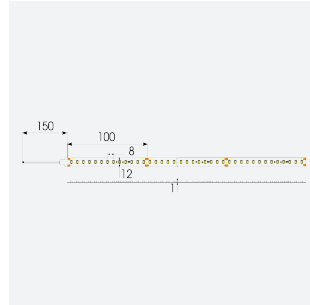

# U-Cell Ultra Long LED Strip

U-Cell 48V 9.6W IP65 White 4000K 30m  
**Code: U/48/03/65/01/40/S03/01**

Category	LED Strip
Application	Hospitality, Residential, Retail
Specification	Performance

## PRODUCT FEATURES

- U-CELL Ultra long LED strip suitable for residential (external), hospitality, retail and commercial applications
- Up to 50M can be run from a single power supply, great for external applications when suitable power supply locations are few and far between
- Fast fit plug and play connections remove the need for time consuming soldering of joints
- Joint and connection accessories sold separately
- Low 48V input offers great reliability and safety for outdoor installations, as well as uniform brightness from the beginning to the end of each run
- Available in IP20, IP65 and IP67 ratings, and in drums up to 50M ensuring suitability for any long length internal or external application
- Large strip pack sizes and multiple connector packs offers great time saving and ease when working on a large scale project
- 130

GENERAL INFORMATION	
Wattage	9.6W/m
Lumens Delivered	980lm/m
Lm/W	103lm/W
Beam Angle	120
CRI	90
CCT	4000K
Input	48V
Operating Temp	-20°C - 45°C
SDCM	3
Product Weight without Packaging	1.62 kg

TECHNICAL INFORMATION	
Light Source	LED
IP Rating	IP65
Class Protection	3
Internal / External	Internal / External
Surface / Recessed / Suspended	Ceiling, Recessed, Wall
Lumen Depreciation	L70 50,000h
Warranty (Years)	5
CE Mark	Yes
Height	5 mm
LED Strip LEDs Per Metre	130