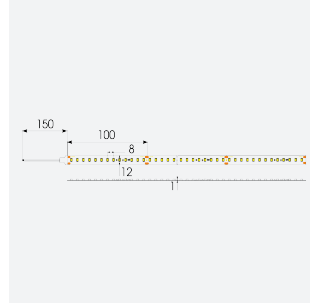

U-Cell Ultra Long LED Strip

U-Cell 48V 9.6W IP65 White 3000K 30m
Code: U/48/03/65/01/30/S03/01

Category	LED Strip
Application	Hospitality, Residential, Retail
Specification	Performance

PRODUCT FEATURES

- U-CELL Ultra long LED strip suitable for residential (external), hospitality, retail and commercial applications
- Up to 50M can be run from a single power supply, great for external applications when suitable power supply locations are few and far between
- Fast fit plug and play connections remove the need for time consuming soldering of joints
- Joint and connection accessories sold separately
- Low 48V input offers great reliability and safety for outdoor installations, as well as uniform brightness from the beginning to the end of each run
- Available in IP20, IP65 and IP67 ratings, and in drums up to 50M ensuring suitability for any long length internal or external application
- Large strip pack sizes and multiple connector packs offers great time saving and ease when working on a large scale project
- 130

GENERAL INFORMATION	
Wattage	9.6W/m
Lumens Delivered	920lm/m
Lm/W	97lm/W
Beam Angle	120
CRI	90
CCT	3000K
Input	48V
Operating Temp	-20°C - 45°C
SDCM	3
Product Weight without Packaging	1.62 kg

TECHNICAL INFORMATION	
Light Source	LED
IP Rating	IP65
Class Protection	3
Internal / External	Internal / External
Surface / Recessed / Suspended	Ceiling, Recessed, Wall
Lumen Depreciation	L70 50,000h
Warranty (Years)	5
CE Mark	Yes
Height	5 mm
LED Strip LEDs Per Metre	130