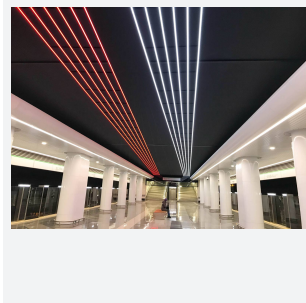

U-Cell Ultra Long LED Strip

U-Cell 48V 9.6W IP65 White 3000K 30m
Code: U/48/03/65/01/30/S03/01

Category	LED Strip
Application	Hospitality, Residential, Retail
Specification	Performance

PRODUCT FEATURES

- U-CELL Ultra long LED strip suitable for residential (external), hospitality, retail and commercial applications
- Up to 50M can be run from a single power supply, great for external applications when suitable power supply locations are few and far between
- Fast fit plug and play connections remove the need for time consuming soldering of joints
- Joint and connection accessories sold separately
- Low 48V input offers great reliability and safety for outdoor installations, as well as uniform brightness from the beginning to the end of each run
- Available in IP20, IP65 and IP67 ratings, and in drums up to 50M ensuring suitability for any long length internal or external application
- Large strip pack sizes and multiple connector packs offers great time saving and ease when working on a large scale project
- 130