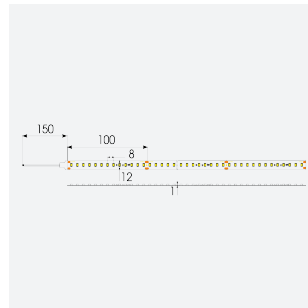

U-Cell Ultra Long LED Strip

U-Cell 48V 9.6W IP65 White 3000K 30m
Code: U/48/03/65/01/30/S03/01

Category	LED Strip
Application	Hospitality, Residential, Retail
Specification	Performance

PRODUCT FEATURES

- U-CELL Ultra long LED strip suitable for residential (external), hospitality, retail and commercial applications
- Up to 50M can be run from a single power supply, great for external applications when suitable power supply locations are few and far between
- Fast fit plug and play connections remove the need for time consuming soldering of joints
- Joint and connection accessories sold separately
- Low 48V input offers great reliability and safety for outdoor installations, as well as uniform brightness from the beginning to the end of each run
- Available in IP20, IP65 and IP67 ratings, and in drums up to 50M ensuring suitability for any long length internal or external application
- Large strip pack sizes and multiple connector packs offers great time saving and ease when working on a large scale project
- 130

GENERAL INFORMATION	
Wattage	9.6W/m
Lumens Delivered	920lm/m
Lm/W	97lm/W
Beam Angle	120
CRI	90
CCT	3000K
Input	48V
Operating Temp	-20°C - 45°C
SDCM	3
Product Weight without Packaging	1.62 kg

TECHNICAL INFORMATION	
Light Source	LED
IP Rating	IP65
Class Protection	3
Internal / External	Internal / External
Surface / Recessed / Suspended	Ceiling, Recessed, Wall
Lumen Depreciation	L70 50,000h
Warranty (Years)	5
CE Mark	Yes
Height	5 mm
LED Strip LEDs Per Metre	130