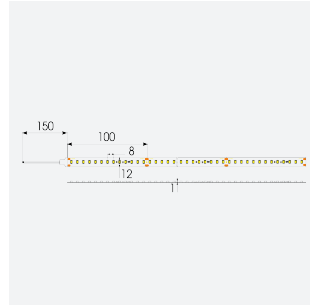

U-Cell Ultra Long LED Strip

U-Cell 48V 9.6W IP65 White 3000K 30m
Code: U/48/03/65/01/30/S03/01

Category	LED Strip
Application	Hospitality, Residential, Retail
Specification	Performance

PRODUCT FEATURES

- U-CELL Ultra long LED strip suitable for residential (external), hospitality, retail and commercial applications
- Up to 50M can be run from a single power supply, great for external applications when suitable power supply locations are few and far between
- Fast fit plug and play connections remove the need for time consuming soldering of joints
- Joint and connection accessories sold separately
- Low 48V input offers great reliability and safety for outdoor installations, as well as uniform brightness from the beginning to the end of each run
- Available in IP20, IP65 and IP67 ratings, and in drums up to 50M ensuring suitability for any long length internal or external application
- Large strip pack sizes and multiple connector packs offers great time saving and ease when working on a large scale project
- 130

GENERAL INFORMATION	
Wattage	9.6W/m
Lumens Delivered	920lm/m
Lm/W	97lm/W
Beam Angle	120
CRI	90
CCT	3000K
Input	48V
Operating Temp	-20°C - 45°C
SDCM	3
Product Weight without Packaging	1.62 kg

TECHNICAL INFORMATION	
Light Source	LED
IP Rating	IP65
Class Protection	3
Internal / External	Internal / External
Surface / Recessed / Suspended	Ceiling, Recessed, Wall
Lumen Depreciation	L70 50,000h
Warranty (Years)	5
CE Mark	Yes
Height	5 mm
LED Strip LEDs Per Metre	130