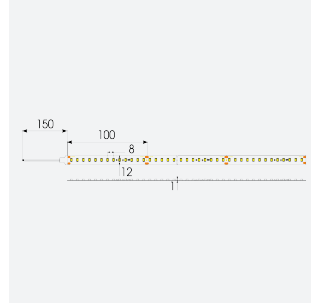

U-Cell Ultra Long LED Strip

U-Cell 48V 9.6W IP65 White 2700K 30m
Code: U/48/03/65/01/27/S03/01

Category	LED Strip
Application	Hospitality, Residential, Retail
Specification	Performance

PRODUCT FEATURES

- U-CELL Ultra long LED strip suitable for residential (external), hospitality, retail and commercial applications
- Up to 50M can be run from a single power supply, great for external applications when suitable power supply locations are few and far between
- Fast fit plug and play connections remove the need for time consuming soldering of joints
- Joint and connection accessories sold separately
- Low 48V input offers great reliability and safety for outdoor installations, as well as uniform brightness from the beginning to the end of each run
- Available in IP20, IP65 and IP67 ratings, and in drums up to 50M ensuring suitability for any long length internal or external application
- Large strip pack sizes and multiple connector packs offers great time saving and ease when working on a large scale project
- 130

GENERAL INFORMATION	
Wattage	9.6W/m
Lumens Delivered	900lm/m
Lm/W	94lm/W
Beam Angle	120
CRI	90
CCT	2700K
Input	48V
Operating Temp	-20°C - 45°C
SDCM	3
Product Weight without Packaging	1.62 kg

TECHNICAL INFORMATION	
Light Source	LED
IP Rating	IP65
Class Protection	3
Internal / External	Internal / External
Surface / Recessed / Suspended	Ceiling, Recessed, Wall
Lumen Depreciation	L70 50,000h
Warranty (Years)	5
CE Mark	Yes
Height	5 mm
LED Strip LEDs Per Metre	130