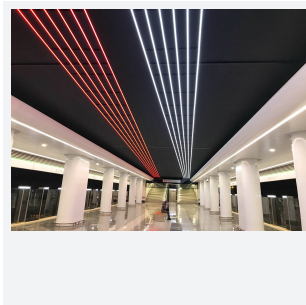

U-Cell Ultra Long LED Strip

U-Cell 48V 9.6W IP65 White 2700K 30m
Code: U/48/03/65/01/27/S03/01

Category	LED Strip
Application	Hospitality, Residential, Retail
Specification	Performance

PRODUCT FEATURES

- U-CELL Ultra long LED strip suitable for residential (external), hospitality, retail and commercial applications
- Up to 50M can be run from a single power supply, great for external applications when suitable power supply locations are few and far between
- Fast fit plug and play connections remove the need for time consuming soldering of joints
- Joint and connection accessories sold separately
- Low 48V input offers great reliability and safety for outdoor installations, as well as uniform brightness from the beginning to the end of each run
- Available in IP20, IP65 and IP67 ratings, and in drums up to 50M ensuring suitability for any long length internal or external application
- Large strip pack sizes and multiple connector packs offers great time saving and ease when working on a large scale project
- 130