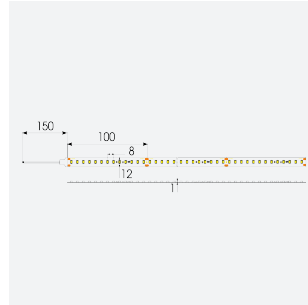

U-Cell Ultra Long LED Strip

U-Cell 48V 9.6W IP65 White 2700K 30m
Code: U/48/03/65/01/27/S03/01

Category	LED Strip
Application	Hospitality, Residential, Retail
Specification	Performance

PRODUCT FEATURES

- U-CELL Ultra long LED strip suitable for residential (external), hospitality, retail and commercial applications
- Up to 50M can be run from a single power supply, great for external applications when suitable power supply locations are few and far between
- Fast fit plug and play connections remove the need for time consuming soldering of joints
- Joint and connection accessories sold separately
- Low 48V input offers great reliability and safety for outdoor installations, as well as uniform brightness from the beginning to the end of each run
- Available in IP20, IP65 and IP67 ratings, and in drums up to 50M ensuring suitability for any long length internal or external application
- Large strip pack sizes and multiple connector packs offers great time saving and ease when working on a large scale project
- 130

GENERAL INFORMATION	
Wattage	9.6W/m
Lumens Delivered	900lm/m
Lm/W	94lm/W
Beam Angle	120
CRI	90
CCT	2700K
Input	48V
Operating Temp	-20°C - 45°C
SDCM	3
Product Weight without Packaging	1.62 kg

TECHNICAL INFORMATION	
Light Source	LED
IP Rating	IP65
Class Protection	3
Internal / External	Internal / External
Surface / Recessed / Suspended	Ceiling, Recessed, Wall
Lumen Depreciation	L70 50,000h
Warranty (Years)	5
CE Mark	Yes
Height	5 mm
LED Strip LEDs Per Metre	130