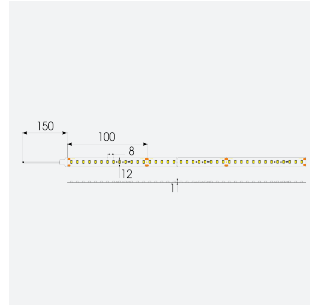

# U-Cell Ultra Long LED Strip

U-Cell 48V 9.6W IP65 White 2700K 30m  
**Code: U/48/03/65/01/27/S03/01**

Category	LED Strip
Application	Hospitality, Residential, Retail
Specification	Performance

## PRODUCT FEATURES

- U-CELL Ultra long LED strip suitable for residential (external), hospitality, retail and commercial applications
- Up to 50M can be run from a single power supply, great for external applications when suitable power supply locations are few and far between
- Fast fit plug and play connections remove the need for time consuming soldering of joints
- Joint and connection accessories sold separately
- Low 48V input offers great reliability and safety for outdoor installations, as well as uniform brightness from the beginning to the end of each run
- Available in IP20, IP65 and IP67 ratings, and in drums up to 50M ensuring suitability for any long length internal or external application
- Large strip pack sizes and multiple connector packs offers great time saving and ease when working on a large scale project
- 130

GENERAL INFORMATION	
Wattage	9.6W/m
Lumens Delivered	900lm/m
Lm/W	94lm/W
Beam Angle	120
CRI	90
CCT	2700K
Input	48V
Operating Temp	-20°C - 45°C
SDCM	3
Product Weight without Packaging	1.62 kg

TECHNICAL INFORMATION	
Light Source	LED
IP Rating	IP65
Class Protection	3
Internal / External	Internal / External
Surface / Recessed / Suspended	Ceiling, Recessed, Wall
Lumen Depreciation	L70 50,000h
Warranty (Years)	5
CE Mark	Yes
Height	5 mm
LED Strip LEDs Per Metre	130